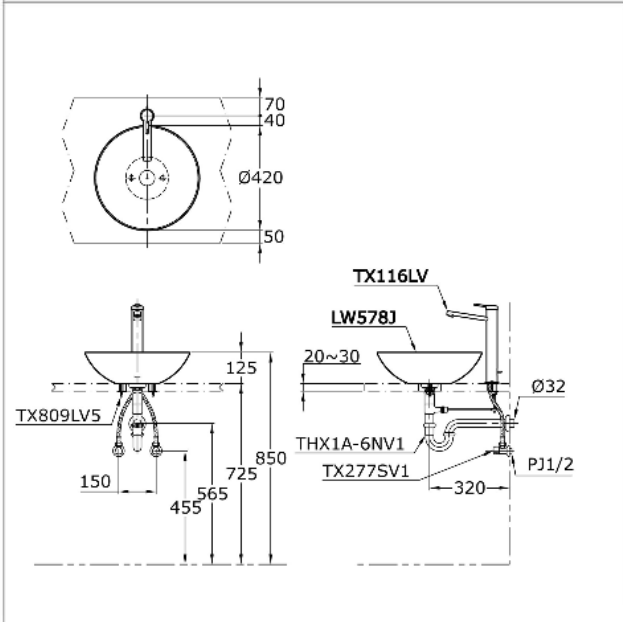

Brand

TOTO

Product Name

LW578J

Description

- Counter top basin

Colour / Material

White

Specifications

Size : Ø420 x 125H mm