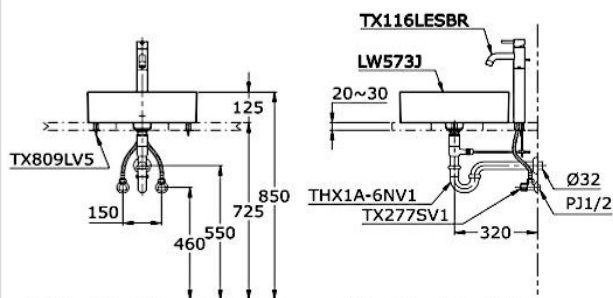

### Product Name

LW573J

### Description

- Counter top basin

### Specifications

Size : 420W x 420D x 125H mm