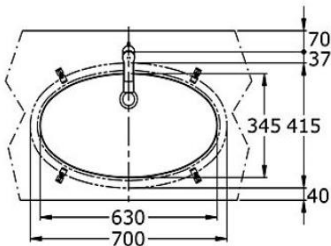

Brand

TOTO

Product Name

LW549J

Description

- Undercounter basin

Colour / Material

White

Specifications

Size : 700W X 415D mm