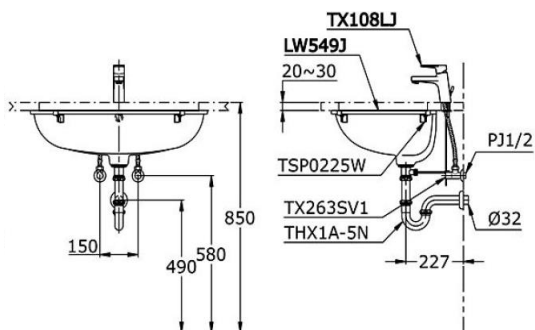

Brand

TOTO

Product Name

LW549J

Description

- Undercounter basin

Colour / Material

White

Specifications

Size : 700W X 415D mm