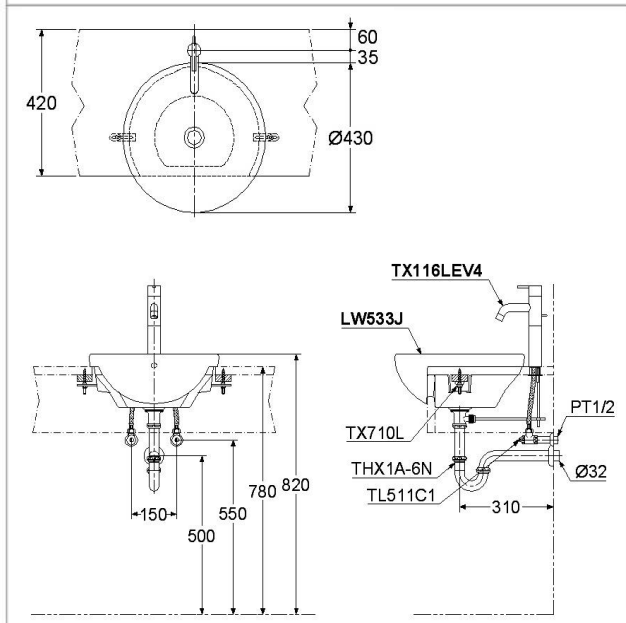

Brand

TOTO

Product Name

LW533J

Description

- Semi recessed basin

Colour / Material

White

Specifications

Size : Ø430 mm