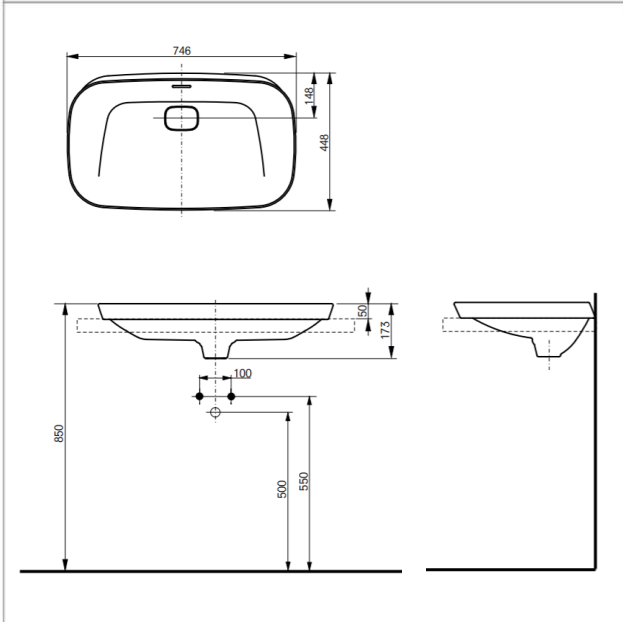

Brand

TOTO

Product Name

LW3717HY

Description

- "NEOREST Suite" Collection
- Self rimming basin
- CeFiONtect prevents debris on basin surface
- Rear overflow

Colour / Material

White

Specifications

Size : 746W x 448D x 50H mm

Total Bowl Height : 173H mm