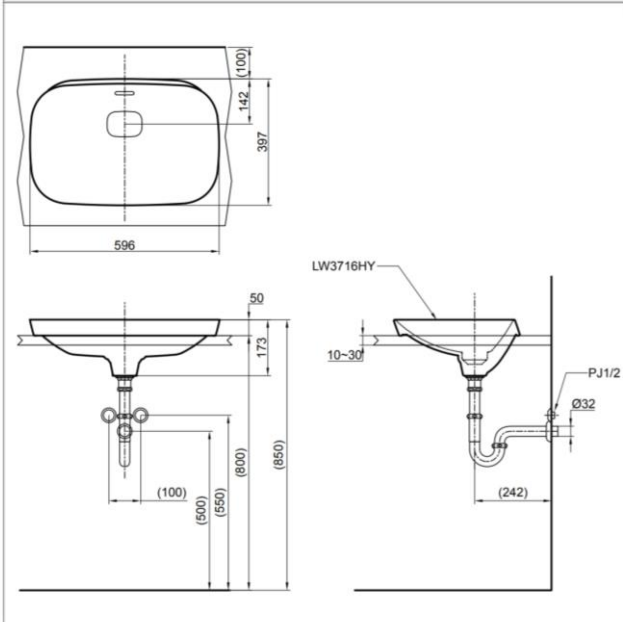

Brand

TOTO

Product Name

LW3716HY

Description

- "NEOREST Suite" Collection
- Self rimming basin
- CeFiONtect prevents debris on basin surface
- Rear overflow

Colour / Material

White

Specifications

Size : 596W x 397D x 50H mm
Total Bowl Height : 173H mm