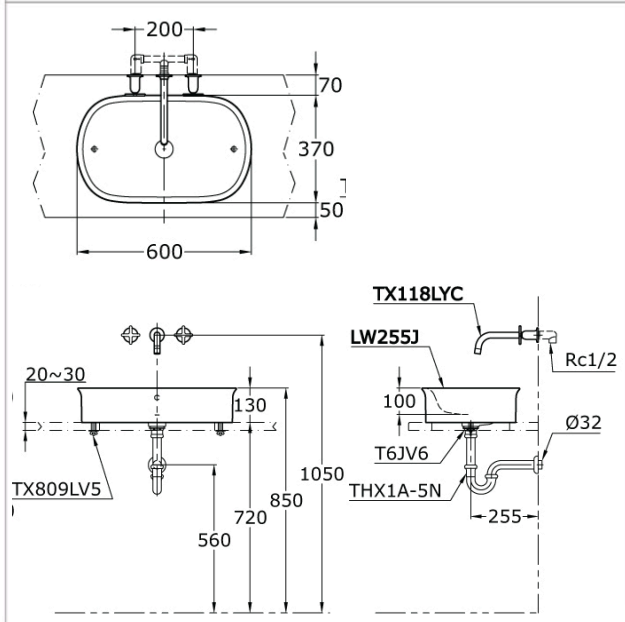

Brand

TOTO

Product Name

LW255J

Description

- Counter top basin

Colour / Material

White

Specifications

Size : 600W x 370D x 130H mm