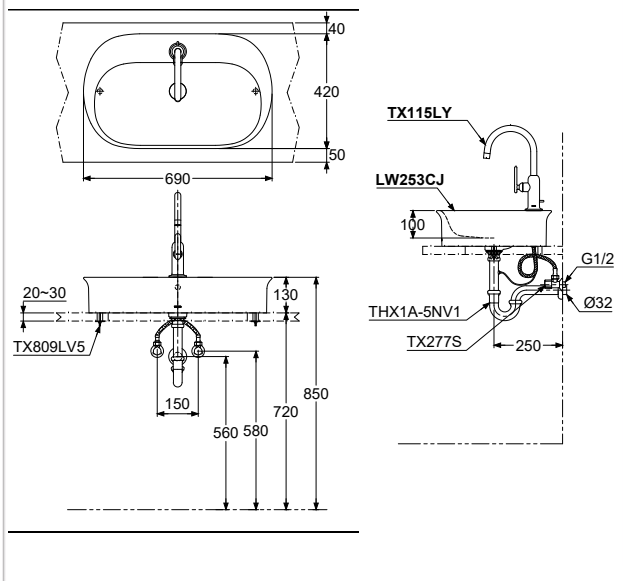

Brand

TOTO

Product Name

LW253CJ

Description

- Counter top basin

Colour / Material

White

Specifications

Size : 690W x 420D x 130H mm