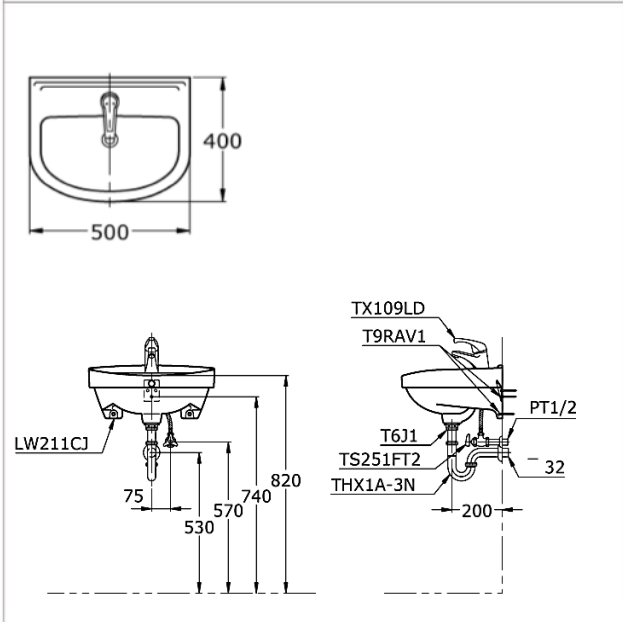

Brand

TOTO

Product Name

LW211CJ

Description

- Wall hung basin

Colour / Material

White

Specifications

Size : 500W x 400D mm