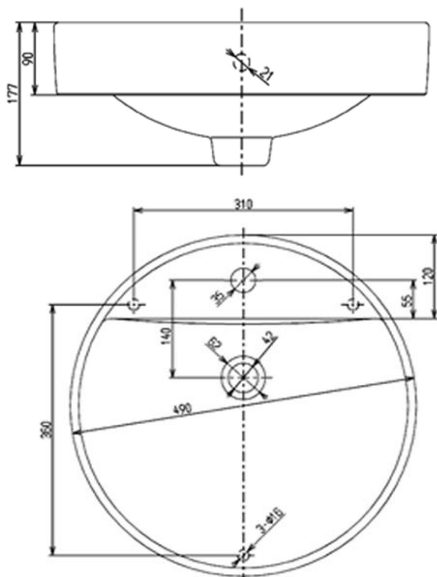

Brand

TOTO

Product Name

L700CET

Description

- Console basin

Colour / Material

White

Specifications

Size : 490D x 490W x 90H mm