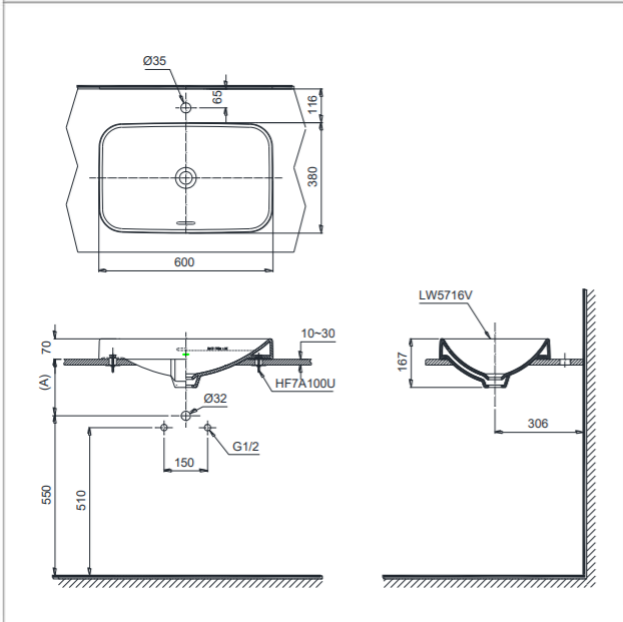

Brand

TOTO

Product Name

L5716E

Description

- Console basin
- CeFiONtect prevents debris on basin surface

Colour / Material

White

Specifications

Size : 600W x 380D x 70H mm