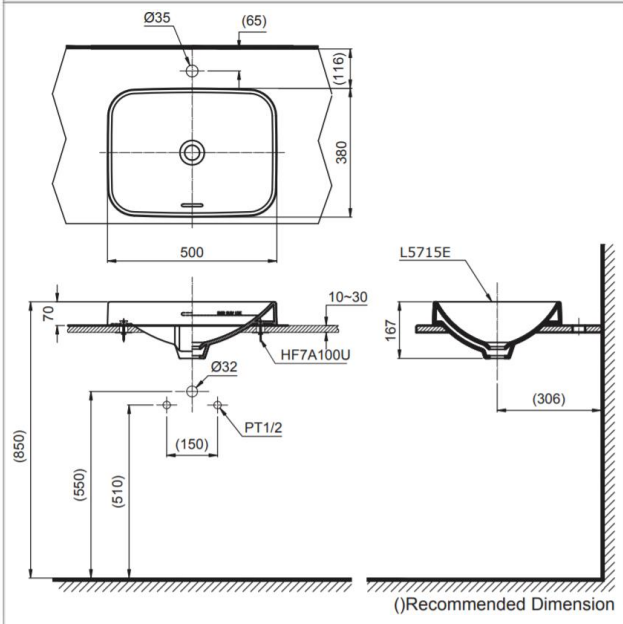

**Brand**

TOTO

**Product Name**

L5715E

**Description**

- Console basin
- CeFiONtect prevents debris on basin surface

**Colour / Material**

White

**Specifications**

Size : 500W x 380D x 70H mm