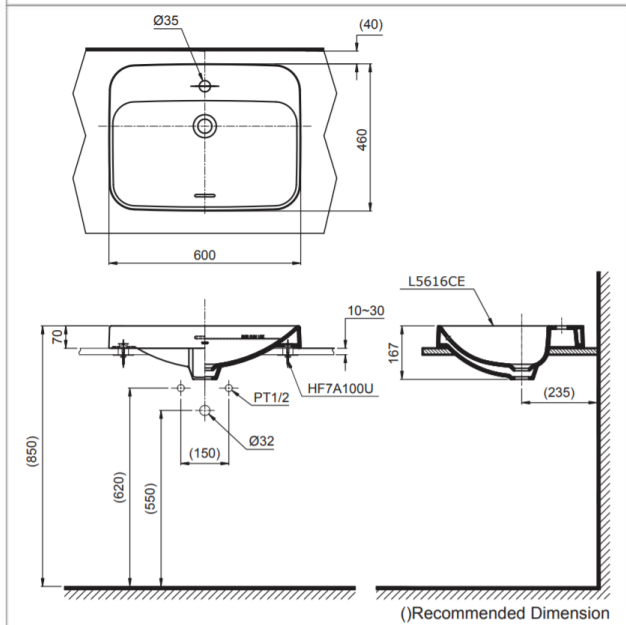

Brand

TOTO

Product Name

L5616CE

Description

- Console basin
- CeFiONtect prevents debris on basin surface

Colour / Material

White

Specifications

Size : 600W x 460D x 70H mm