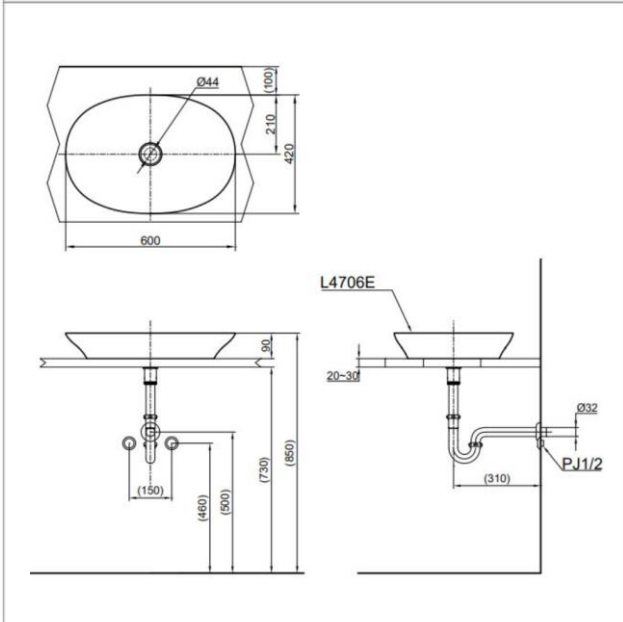

Colour / Material

White

Specifications

Size : 600W x 420D x 90H mm