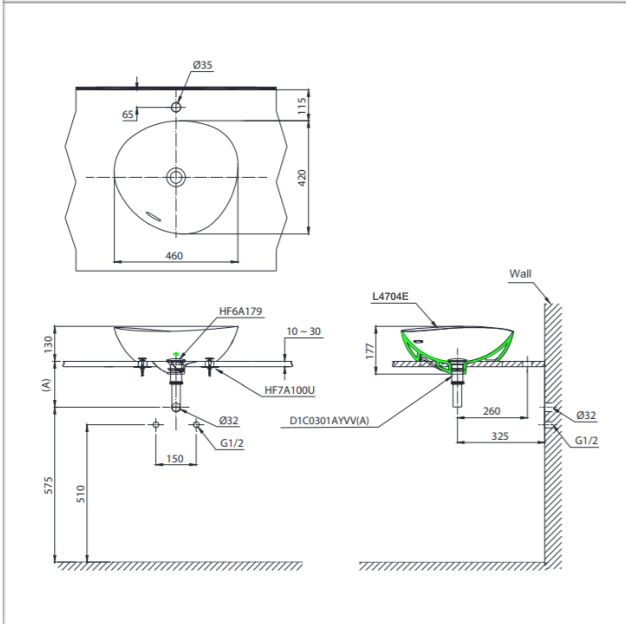

Brand

TOTO

Product Name

L4704E

Description

- Console basin
- Asymmetrical design
- Linear Ceram material for an elegant and slim design with high durability
- CeFiONtect Technology prevents debris on basin surface

Colour / Material

White

Specifications

Size : 460W x 420D x 177H mm