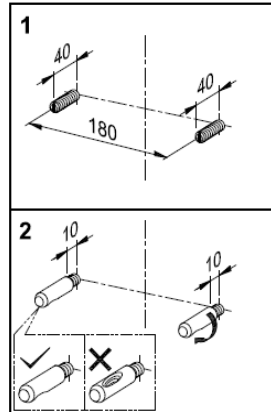

TOTO

TZH71 / V1 INSTALLATION MANUAL

SPECIFICATIONS

No.	TOILET	TZH71/V1
1.	BW274J	V
2.	BW800J	V
3.	BW812J	V
4.	BW822NJT1	V
5.	BW951J	V
6.	CW274J	V
7.	CW800J	V
8.	CW812J	V
9.	CW822NJ	V
10.	CW822NJT1	V
11.	CW951J	V

INSTALLATION

Note : * This Installation drawing is intended as a recommendation only. Please consult your local plumbing contractor for the best arrangement for your bathroom. The manufacturer and seller take no responsibility for how the unit is installed *

Please Note:

Kindly engage a qualified personnel or a plumber to ensure proper installation of the CW822NJ, CW800J and CW812J wall hung water closet. CW822NJ, CW800J and CW812J wall hung WC shall complete with Hot-dipped galvanized bracket with powder coating that comply with loading test of 400kg. CW822NJ, CW800J and CW812J wall hung water closet are only meant to be installed on brick wall or solid concrete wall. We will not be held responsible if the water closet is not properly installed. Kindly contact our sales representative or technician should you encounter any issues with the installation of CW822NJ, CW800J and CW812J wall hung WC. An onsite technician will be available to do an installation demonstration.

For repairs & maintenance, where the dismantling and reinstalling of the wall hung water closet is concern, it is advisable to change the fixing kit.