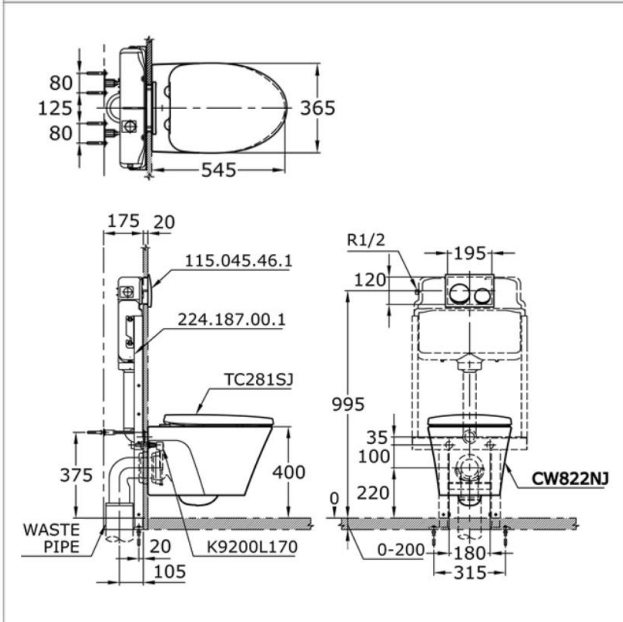

✔✔✔ **Excellent**

Brand

TOTO

Product Name

CW822NJ

Description

- Wall hung toilet

Colour / Material

White

Specifications

Flush System	: Wash down, Dual Flush
Water Usage	: 3.50 L / 2.50 L
Rough-in	: 220 mm (P-Trap)
Size	: 360W x 540D x 330H mm

TOTO

TZH71 / V1 INSTALLATION MANUAL

SPECIFICATIONS

No.	TOILET	TZH71/V1
1.	BW274J	V
2.	BW800J	V
3.	BW812J	V
4.	BW822NJT1	V
5.	BW951J	V
6.	CW274J	V
7.	CW800J	V
8.	CW812J	V
9.	CW822NJ	V
10.	CW822NJT1	V
11.	CW951J	V