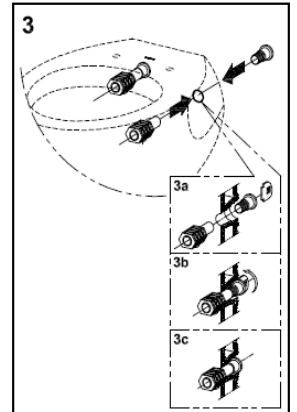

TOTO

TZH71 / V1 INSTALLATION MANUAL

SPECIFICATIONS

No.	TOILET	TZH71/V1
1.	BW274J	V
2.	BW800J	V
3.	BW812J	V
4.	BW822NJT1	V
5.	BW951J	V
6.	CW274J	V
7.	CW800J	V
8.	CW812J	V
9.	CW822NJ	V
10.	CW822NJT1	V
11.	CW951J	V

INSTALLATION

Note : * This Installation drawing is intended as a recommendation only. Please consult your local plumbing contractor for the best arrangement for your bathroom. The manufacturer and seller take no responsibility for how the unit is installed *

Please Note:

Kindly engage a qualified personnel or a plumber to ensure proper installation of the CW822NJ, CW800J and CW812J wall hung water closet. CW822NJ, CW800J and CW812J wall hung WC shall complete with Hot-dipped galvanized bracket with powder coating that comply with loading test of 400kg. CW822NJ, CW800J and CW812J wall hung water closet are only meant to be installed on brick wall or solid concrete wall. We will not be held responsible if the water closet is not properly installed. Kindly contact our sales representative or technician should you encounter any issues with the installation of CW822NJ, CW800J and CW812J wall hung WC. An onsite technician will be available to do an installation demonstration.

For repairs & maintenance, where the dismantling and reinstalling of the wall hung water closet is concern, it is advisable to change the fixing kit.