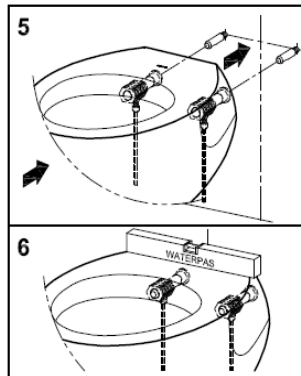

TOTO

TZH71 / V1 INSTALLATION MANUAL

SPECIFICATIONS

No.	TOILET	TZH71/V1
1.	BW274J	V
2.	BW800J	V
3.	BW812J	V
4.	BW822NJT1	V
5.	BW951J	V
6.	CW274J	V
7.	CW800J	V
8.	CW812J	V
9.	CW822NJ	V
10.	CW822NJT1	V
11.	CW951J	V

INSTALLATION

Note : * This Installation drawing is intended as a recommendation only. Please consult your local plumbing contractor for the best arrangement for your bathroom. The manufacturer and seller take no responsibility for how the unit is installed *

Please Note:

Kindly engage a qualified personnel or a plumber to ensure proper installation of the CW822NJ, CW800J and CW812J wall hung water closet. CW822NJ, CW800J and CW812J wall hung WC shall complete with Hot-dipped galvanized bracket with powder coating that comply with loading test of 400kg. CW822NJ, CW800J and CW812J wall hung water closet are only meant to be installed on brick wall or solid concrete wall. We will not be held responsible if the water closet is not properly installed. Kindly contact our sales representative or technician should you encounter any issues with the installation of CW822NJ, CW800J and CW812J wall hung WC. An onsite technician will be available to do an installation demonstration.

For repairs & maintenance, where the dismantling and reinstalling of the wall hung water closet is concern, it is advisable to change the fixing kit.