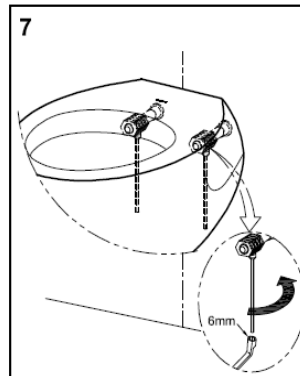

TOTO

TZH71 / V1 INSTALLATION MANUAL

SPECIFICATIONS

No.	TOILET	TZH71/V1
1.	BW274J	V
2.	BW800J	V
3.	BW812J	V
4.	BW822NJT1	V
5.	BW951J	V
6.	CW274J	V
7.	CW800J	V
8.	CW812J	V
9.	CW822NJ	V
10.	CW822NJT1	V
11.	CW951J	V

INSTALLATION

Note : * This Installation drawing is intended as a recommendation only. Please consult your local plumbing contractor for the best arrangement for your bathroom. The manufacturer and seller take no responsibility for how the unit is installed *

Please Note:

Kindly engage a qualified personnel or a plumber to ensure proper installation of the CW822NJ, CW800J and CW812J wall hung water closet. CW822NJ, CW800J and CW812J wall hung WC shall complete with Hot-dipped galvanized bracket with powder coating that comply with loading test of 400kg. CW822NJ, CW800J and CW812J wall hung water closet are only meant to be installed on brick wall or solid concrete wall. We will not be held responsible if the water closet is not properly installed. Kindly contact our sales representative or technician should you encounter any issues with the installation of CW822NJ, CW800J and CW812J wall hung WC. An onsite technician will be available to do an installation demonstration.

For repairs & maintenance, where the dismantling and reinstalling of the wall hung water closet is concern, it is advisable to change the fixing kit.