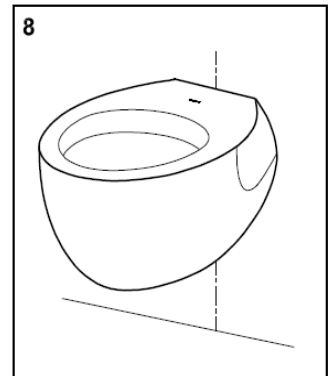

TOTO

TZH71 / V1 INSTALLATION MANUAL

SPECIFICATIONS

No.	TOILET	TZH71/V1
1.	BW274J	V
2.	BW800J	V
3.	BW812J	V
4.	BW822NJT1	V
5.	BW951J	V
6.	CW274J	V
7.	CW800J	V
8.	CW812J	V
9.	CW822NJ	V
10.	CW822NJT1	V
11.	CW951J	V

INSTALLATION

Note : * This Installation drawing is intended as a recommendation only. Please consult your local plumbing contractor for the best arrangement for your bathroom. The manufacturer and seller take no responsibility for how the unit is installed *

Please Note:

Kindly engage a qualified personnel or a plumber to ensure proper installation of the CW822NJ, CW800J and CW812J wall hung water closet. CW822NJ, CW800J and CW812J wall hung WC shall complete with Hot-dipped galvanized bracket with powder coating that comply with loading test of 400kg. CW822NJ, CW800J and CW812J wall hung water closet are only meant to be installed on brick wall or solid concrete wall. We will not be held responsible if the water closet is not properly installed. Kindly contact our sales representative or technician should you encounter any issues with the installation of CW822NJ, CW800J and CW812J wall hung WC. An onsite technician will be available to do an installation demonstration.

For repairs & maintenance, where the dismantling and reinstalling of the wall hung water closet is concern, it is advisable to change the fixing kit.