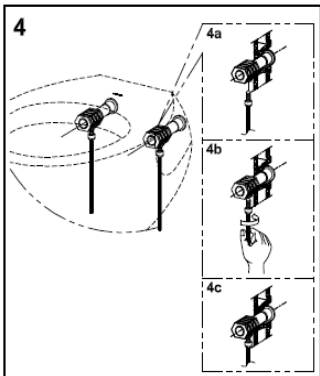

TOTO

TZH71 / V1 INSTALLATION MANUAL

SPECIFICATIONS

No.	TOILET	TZH71/V1
1.	BW274J	V
2.	BW800J	V
3.	BW812J	V
4.	BW822NJT1	V
5.	BW951J	V
6.	CW274J	V
7.	CW800J	V
8.	CW812J	V
9.	CW822NJ	V
10.	CW822NJT1	V
11.	CW951J	V

INSTALLATION

Note : * This Installation drawing is intended as a recommendation only. Please consult your local plumbing contractor for the best arrangement for your bathroom. The manufacturer and seller take no responsibility for how the unit is installed *

Please Note:

Kindly engage a qualified personnel or a plumber to ensure proper installation of the CW822NJ, CW800J and CW812J wall hung water closet. CW822NJ, CW800J and CW812J wall hung WC shall complete with Hot-dipped galvanized bracket with powder coating that comply with loading test of 400kg. CW822NJ, CW800J and CW812J wall hung water closet are only meant to be installed on brick wall or solid concrete wall. We will not be held responsible if the water closet is not properly installed. Kindly contact our sales representative or technician should you encounter any issues with the installation of CW822NJ, CW800J and CW812J wall hung WC. An onsite technician will be available to do an installation demonstration.

For repairs & maintenance, where the dismantling and reinstalling of the wall hung water closet is concern, it is advisable to change the fixing kit.