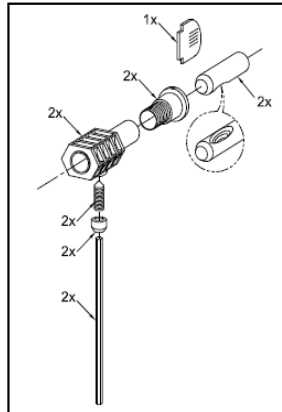

TOTO

TZH71 / V1 INSTALLATION MANUAL

SPECIFICATIONS

No.	TOILET	TZH71/V1
1.	BW274J	V
2.	BW800J	V
3.	BW812J	V
4.	BW822NJT1	V
5.	BW951J	V
6.	CW274J	V
7.	CW800J	V
8.	CW812J	V
9.	CW822NJ	V
10.	CW822NJT1	V
11.	CW951J	V

INSTALLATION

Note : * This Installation drawing is intended as a recommendation only. Please consult your local plumbing contractor for the best arrangement for your bathroom. The manufacturer and seller take no responsibility for how the unit is installed *

Please Note:

Kindly engage a qualified personnel or a plumber to ensure proper installation of the CW822NJ, CW800J and CW812J wall hung water closet. CW822NJ, CW800J and CW812J wall hung WC shall complete with Hot-dipped galvanized bracket with powder coating that comply with loading test of 400kg. CW822NJ, CW800J and CW812J wall hung water closet are only meant to be installed on brick wall or solid concrete wall. We will not be held responsible if the water closet is not properly installed. Kindly contact our sales representative or technician should you encounter any issues with the installation of CW822NJ, CW800J and CW812J wall hung WC. An onsite technician will be available to do an installation demonstration.

For repairs & maintenance, where the dismantling and reinstalling of the wall hung water closet is concern, it is advisable to change the fixing kit.