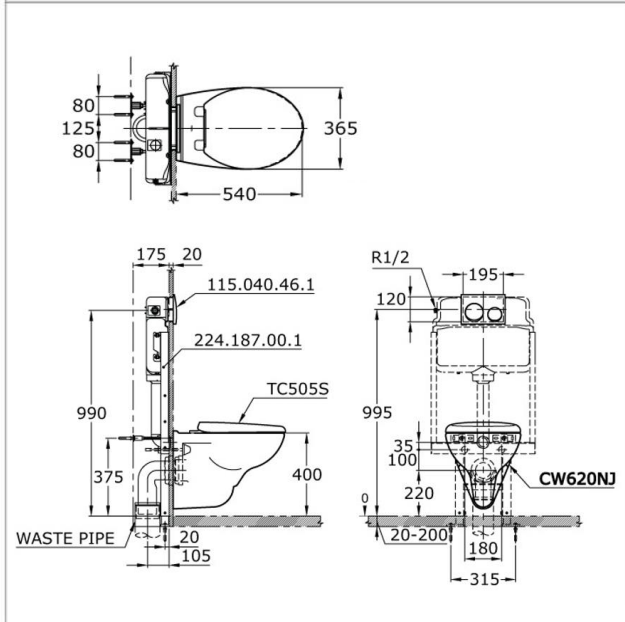

✓✓✓ Excellent

Brand

TOTO

Product Name

CW620NJ

Description

- Wall hung toilet

Colour / Material

White

Specifications

Flush System	: Wash Down
Water Usage	: 3.5L / 2.5L
Rough-in	: 220 mm (P-Trap)
Size	: 365W x 540D x 364H mm
Water Pressure	: 0.05MPa ~ 0.75MPa