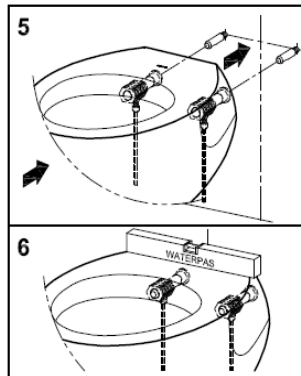

TOTO

TZH71 / V1 INSTALLATION MANUAL

SPECIFICATIONS

No.	TOILET	TZH71/V1	
		TZH71	V1
1.	BW274J	V	
2.	BW800J	V	V
3.	BW812J	V	
4.	BW822NJT1	V	
5.	BW951J	V	
6.	CW274J	V	
7.	CW800J	V	
8.	CW812J	V	
9.	CW822NJ	V	
10.	CW822NJT1	V	
11.	CW951J	V	

INSTALLATION

Note : * This Installation drawing is intended as a recommendation only. Please consult your local plumbing contractor for the best arrangement for your bathroom. The manufacturer and seller take no responsibility for how the unit is installed *

Please Note:

Kindly engage a qualified personnel or a plumber to ensure proper installation of the CW822NJ, CW800J and CW812J wall hung water closet. CW822NJ, CW800J and CW812J wall hung WC shall complete with Hot-dipped galvanized bracket with powder coating that comply with loading test of 400kg. CW822NJ, CW800J and CW812J wall hung water closet are only meant to be installed on brick wall or solid concrete wall. We will not be held responsible if the water closet is not properly installed. Kindly contact our sales representative or technician should you encounter any issues with the installation of CW822NJ, CW800J and CW812J wall hung WC. An onsite technician will be available to do an installation demonstration.

For repairs & maintenance, where the dismantling and reinstalling of the wall hung water closet is concern, it is advisable to change the fixing kit.