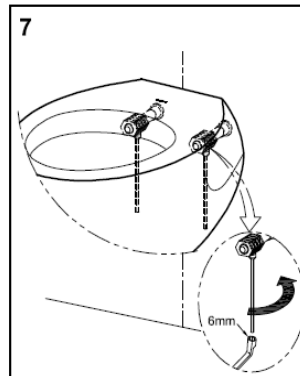

TOTO

TZH71 / V1 INSTALLATION MANUAL

SPECIFICATIONS

No.	TOILET	TZH71/V1	
		TZH71	V1
1.	BW274J	V	
2.	BW800J	V	V
3.	BW812J	V	
4.	BW822NJT1	V	
5.	BW951J	V	
6.	CW274J	V	
7.	CW800J	V	
8.	CW812J	V	
9.	CW822NJ	V	
10.	CW822NJT1	V	
11.	CW951J	V	

INSTALLATION

Note : * This Installation drawing is intended as a recommendation only. Please consult your local plumbing contractor for the best arrangement for your bathroom. The manufacturer and seller take no responsibility for how the unit is installed *

Please Note:

Kindly engage a qualified personnel or a plumber to ensure proper installation of the CW822NJ, CW800J and CW812J wall hung water closet. CW822NJ, CW800J and CW812J wall hung WC shall complete with Hot-dipped galvanized bracket with powder coating that comply with loading test of 400kg. CW822NJ, CW800J and CW812J wall hung water closet are only meant to be installed on brick wall or solid concrete wall. We will not be held responsible if the water closet is not properly installed. Kindly contact our sales representative or technician should you encounter any issues with the installation of CW822NJ, CW800J and CW812J wall hung WC. An onsite technician will be available to do an installation demonstration.

For repairs & maintenance, where the dismantling and reinstalling of the wall hung water closet is concern, it is advisable to change the fixing kit.