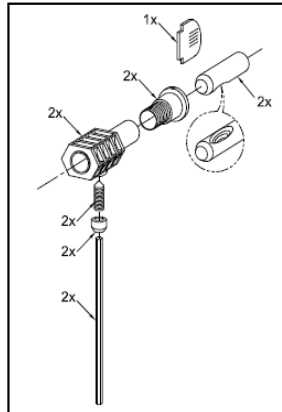

TOTO

TZH71 / V1 INSTALLATION MANUAL

SPECIFICATIONS

No.	TOILET	TZH71/V1	
		TZH71	V1
1.	BW274J	V	
2.	BW800J	V	V
3.	BW812J	V	
4.	BW822NJT1	V	
5.	BW951J	V	
6.	CW274J	V	
7.	CW800J	V	
8.	CW812J	V	
9.	CW822NJ	V	
10.	CW822NJT1	V	
11.	CW951J	V	

INSTALLATION

Note : * This Installation drawing is intended as a recommendation only. Please consult your local plumbing contractor for the best arrangement for your bathroom. The manufacturer and seller take no responsibility for how the unit is installed *

Please Note:

Kindly engage a qualified personnel or a plumber to ensure proper installation of the CW822NJ, CW800J and CW812J wall hung water closet. CW822NJ, CW800J and CW812J wall hung WC shall complete with Hot-dipped galvanized bracket with powder coating that comply with loading test of 400kg. CW822NJ, CW800J and CW812J wall hung water closet are only meant to be installed on brick wall or solid concrete wall. We will not be held responsible if the water closet is not properly installed. Kindly contact our sales representative or technician should you encounter any issues with the installation of CW822NJ, CW800J and CW812J wall hung WC. An onsite technician will be available to do an installation demonstration.

For repairs & maintenance, where the dismantling and reinstalling of the wall hung water closet is concern, it is advisable to change the fixing kit.