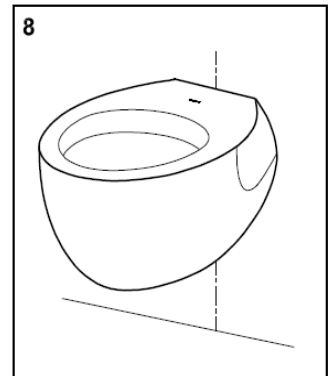

TOTO

TZH71 / V1 INSTALLATION MANUAL

SPECIFICATIONS

No.	TOILET	TZH71/V1	
		TZH71	V1
1.	BW274J	V	
2.	BW800J	V	V
3.	BW812J	V	
4.	BW822NJT1	V	
5.	BW951J	V	
6.	CW274J	V	
7.	CW800J	V	
8.	CW812J	V	
9.	CW822NJ	V	
10.	CW822NJT1	V	
11.	CW951J	V	

INSTALLATION

Note : * This Installation drawing is intended as a recommendation only. Please consult your local plumbing contractor for the best arrangement for your bathroom. The manufacturer and seller take no responsibility for how the unit is installed *

Please Note:

Kindly engage a qualified personnel or a plumber to ensure proper installation of the CW822NJ, CW800J and CW812J wall hung water closet. CW822NJ, CW800J and CW812J wall hung WC shall complete with Hot-dipped galvanized bracket with powder coating that comply with loading test of 400kg. CW822NJ, CW800J and CW812J wall hung water closet are only meant to be installed on brick wall or solid concrete wall. We will not be held responsible if the water closet is not properly installed. Kindly contact our sales representative or technician should you encounter any issues with the installation of CW822NJ, CW800J and CW812J wall hung WC. An onsite technician will be available to do an installation demonstration.

For repairs & maintenance, where the dismantling and reinstalling of the wall hung water closet is concern, it is advisable to change the fixing kit.