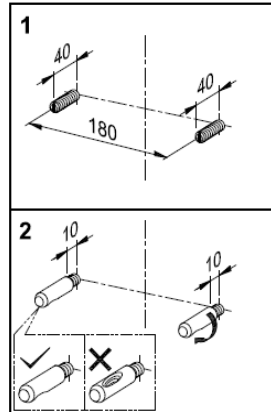

TOTO

TZH71 / V1 INSTALLATION MANUAL

SPECIFICATIONS

No.	TOILET	TZH71/V1	
		TZH71	V1
1.	BW274J	V	
2.	BW800J	V	V
3.	BW812J	V	
4.	BW822NJT1	V	
5.	BW951J	V	
6.	CW274J	V	
7.	CW800J	V	
8.	CW812J	V	
9.	CW822NJ	V	
10.	CW822NJT1	V	
11.	CW951J	V	

INSTALLATION

Note : * This Installation drawing is intended as a recommendation only. Please consult your local plumbing contractor for the best arrangement for your bathroom. The manufacturer and seller take no responsibility for how the unit is installed *

Please Note:

Kindly engage a qualified personnel or a plumber to ensure proper installation of the CW822NJ, CW800J and CW812J wall hung water closet. CW822NJ, CW800J and CW812J wall hung WC shall complete with Hot-dipped galvanized bracket with powder coating that comply with loading test of 400kg. CW822NJ, CW800J and CW812J wall hung water closet are only meant to be installed on brick wall or solid concrete wall. We will not be held responsible if the water closet is not properly installed. Kindly contact our sales representative or technician should you encounter any issues with the installation of CW822NJ, CW800J and CW812J wall hung WC. An onsite technician will be available to do an installation demonstration.

For repairs & maintenance, where the dismantling and reinstalling of the wall hung water closet is concern, it is advisable to change the fixing kit.