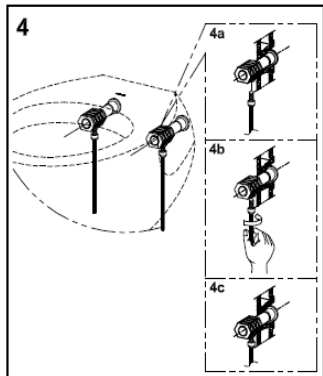

TOTO

TZH71 / V1 INSTALLATION MANUAL

SPECIFICATIONS

No.	TOILET	TZH71/V1	
		TZH71	V1
1.	BW274J	V	
2.	BW800J	V	V
3.	BW812J	V	
4.	BW822NJT1	V	
5.	BW951J	V	
6.	CW274J	V	
7.	CW800J	V	
8.	CW812J	V	
9.	CW822NJ	V	
10.	CW822NJT1	V	
11.	CW951J	V	

INSTALLATION

Note : * This Installation drawing is intended as a recommendation only. Please consult your local plumbing contractor for the best arrangement for your bathroom. The manufacturer and seller take no responsibility for how the unit is installed *

Please Note:

Kindly engage a qualified personnel or a plumber to ensure proper installation of the CW822NJ, CW800J and CW812J wall hung water closet. CW822NJ, CW800J and CW812J wall hung WC shall complete with Hot-dipped galvanized bracket with powder coating that comply with loading test of 400kg. CW822NJ, CW800J and CW812J wall hung water closet are only meant to be installed on brick wall or solid concrete wall. We will not be held responsible if the water closet is not properly installed. Kindly contact our sales representative or technician should you encounter any issues with the installation of CW822NJ, CW800J and CW812J wall hung WC. An onsite technician will be available to do an installation demonstration.

For repairs & maintenance, where the dismantling and reinstalling of the wall hung water closet is concern, it is advisable to change the fixing kit.