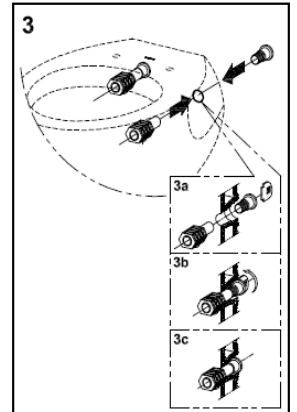

TOTO

TZH71 / V1 INSTALLATION MANUAL

SPECIFICATIONS

No.	TOILET	TZH71/V1	
		TZH71	V1
1.	BW274J	V	
2.	BW800J	V	V
3.	BW812J	V	
4.	BW822NJT1	V	
5.	BW951J	V	
6.	CW274J	V	
7.	CW800J	V	
8.	CW812J	V	
9.	CW822NJ	V	
10.	CW822NJT1	V	
11.	CW951J	V	

INSTALLATION

Note : * This Installation drawing is intended as a recommendation only. Please consult your local plumbing contractor for the best arrangement for your bathroom. The manufacturer and seller take no responsibility for how the unit is installed *

Please Note:

Kindly engage a qualified personnel or a plumber to ensure proper installation of the CW822NJ, CW800J and CW812J wall hung water closet. CW822NJ, CW800J and CW812J wall hung WC shall complete with Hot-dipped galvanized bracket with powder coating that comply with loading test of 400kg. CW822NJ, CW800J and CW812J wall hung water closet are only meant to be installed on brick wall or solid concrete wall. We will not be held responsible if the water closet is not properly installed. Kindly contact our sales representative or technician should you encounter any issues with the installation of CW822NJ, CW800J and CW812J wall hung WC. An onsite technician will be available to do an installation demonstration.

For repairs & maintenance, where the dismantling and reinstalling of the wall hung water closet is concern, it is advisable to change the fixing kit.