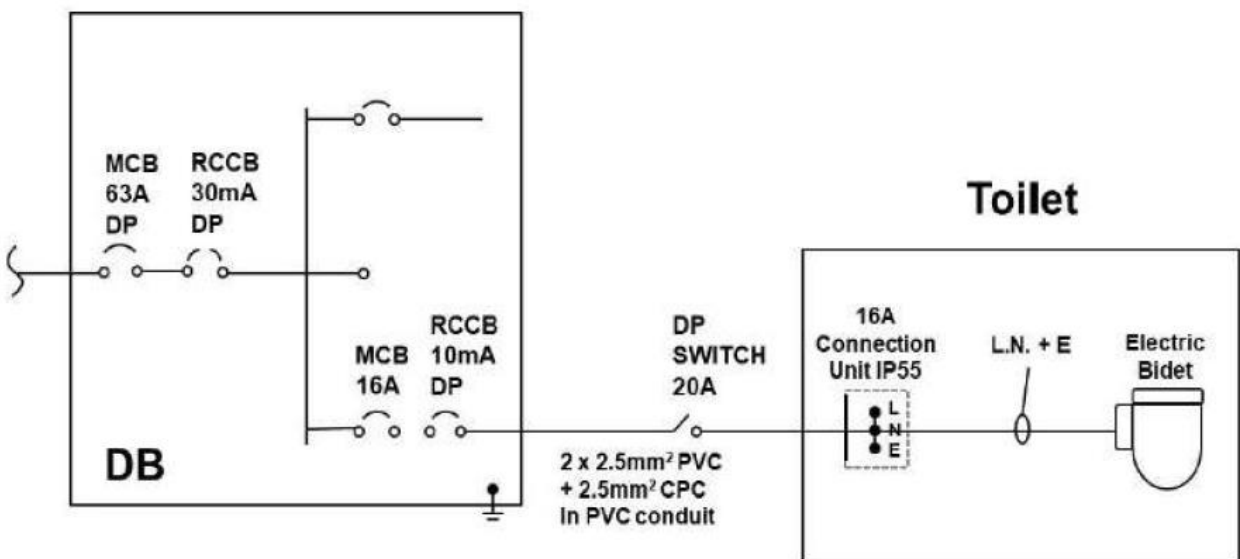

Electrical Installation Requirements for TOTO Washlet & Neorest

Remarks:

The above information is a guideline and subjected to local code of practice and requirement. Please engage with competent Electrical Contractor and Licensed Electrical Worker to carry out the work prior for inspection and certification.