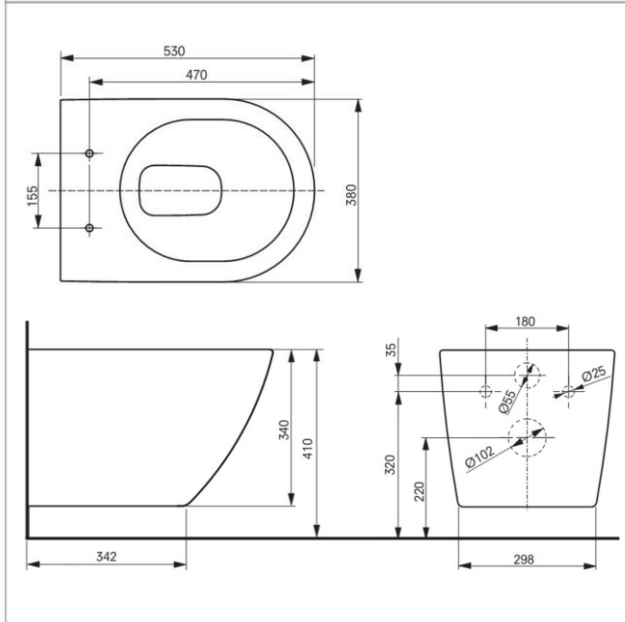

Brand

TOTO

Product Name

C762GE

Description

- Wall hung toilet
- Tornado Flushing for powerful flushing effect with less amount of water
- Rimless bowl design ensures easy cleaning and ultimate hygiene
- CeFiONtect prevents debris on toilet surface
- With Anti-bacterial coating
- Comply JIS Z 2801:2010 test standards

Colour / Material

White

Specifications

Flush System	: Tornado (Wash Down)
Water Usage	: 3.50 L / 2.50 L
Rough-in	: 220mm
Size	: 380W x 530D x 340H mm
Water Pressure	: 0.05MPa ~ 0.75MPa