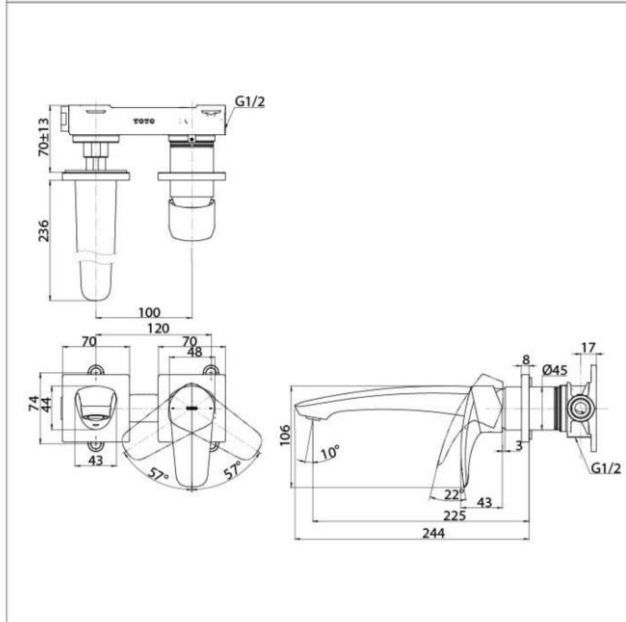

**Brand**

TOTO

**Product Name**

TLG09308S

**Description**

- GM series wall-mount single lever lavatory faucet (long spout) (w/o) waste fitting

**Colour / Material**

Brass Chrome

**Specifications**

Water pressure : 0.05 MPa ~ 1.0 MPa