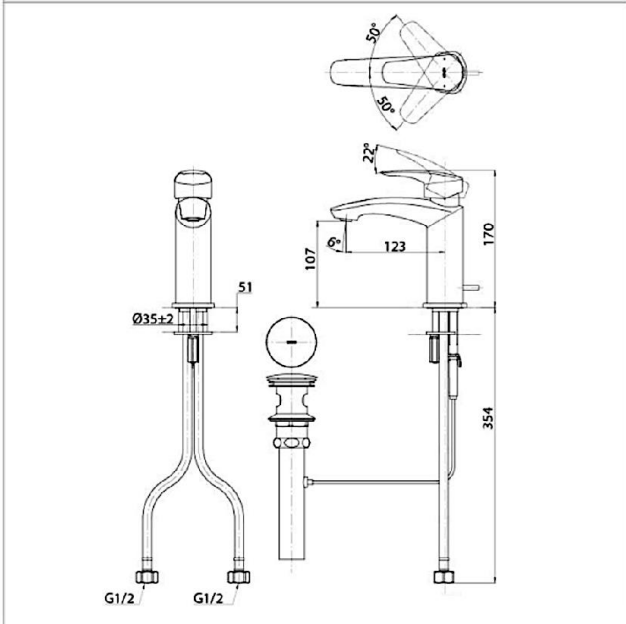

Brand

TOTO

Product Name

TLG09301S

Description

- GM series single lever basin mixer with pop-up waste
- Long lasting, COMFORT GLIDE mechanism for a smooth operation

Colour / Material

Brass chrome

Specifications

- | | |
|----------------|----------------------|
| Spout length | : 123 mm |
| Height | : 170 mm |
| Water pressure | : 0.05 MPa ~ 1.0 Mpa |
| Water usage | : 3.60 L/min |