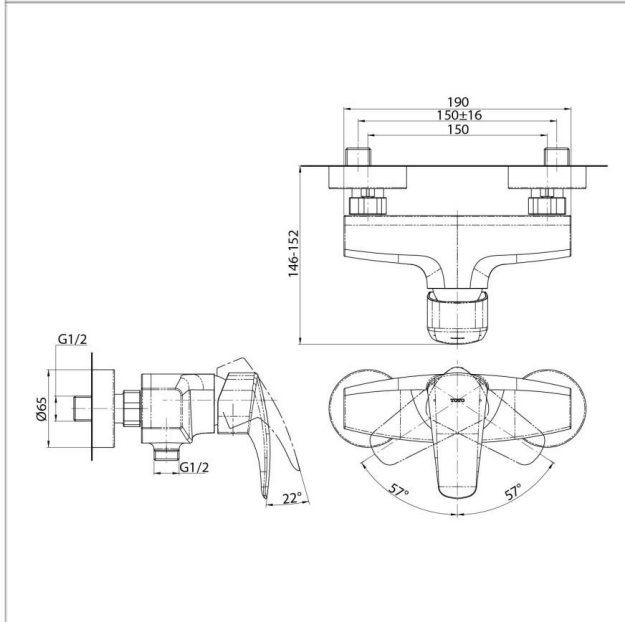

Brand

TOTO

Product Name

TBG09301S

Description

- GM Series
- Exposed Single Lever Shower Mixer

Colour / Material

Chrome / Brass

Specifications

Water pressure : 0.05MPa~1.0MPa