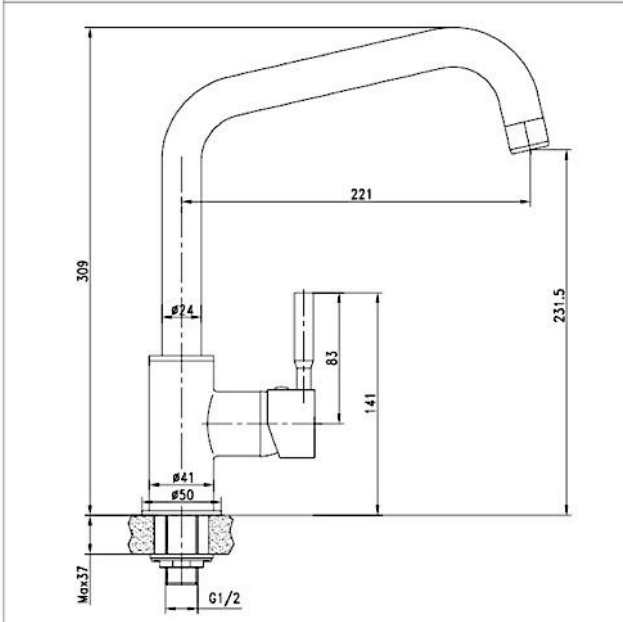

Brand

LOUIS

Product Name

SD97005T-3S

Description

- Single lever sink tap

Colour / Material

Brass Chrome

Specifications

Water Usage : 3.16L/min
Flow Stream : Bubble type