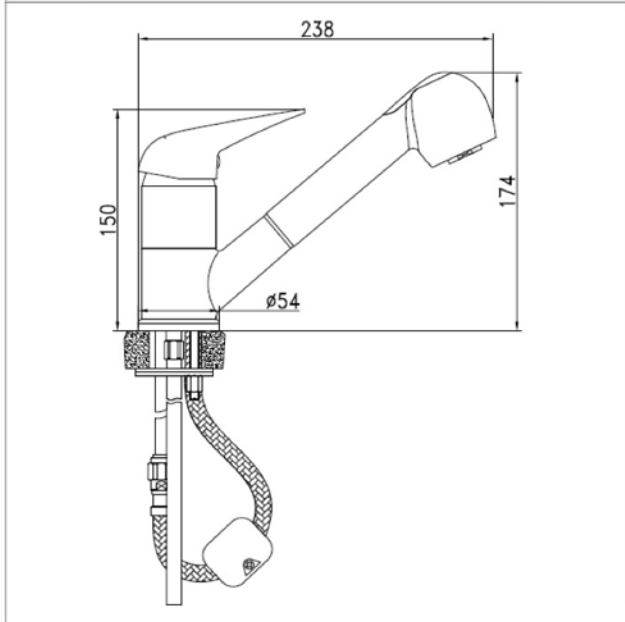

Brand

LOUIS

Product Name

SD90048

Description

- Single lever sink mixer
- Come with pull out spout
- Come with 2 spray modes
- Tap hole opening 40mm

Colour / Material

Brass Chrome

Specifications

Water Usage : 3.48L/min