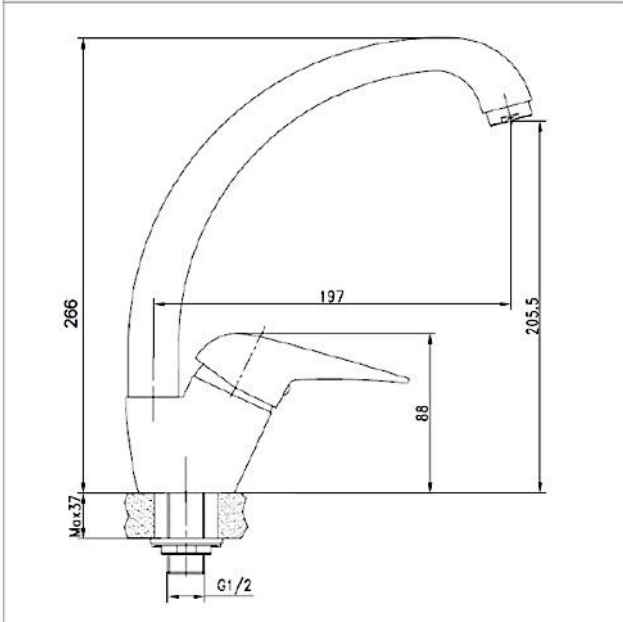

Brand

LOUIS

Product Name

SD90025

Description

- Single lever swan neck cold water sink tap

Colour / Material

Brass Chrome

Specifications

- Water Usage : 3.08L/min
- Flow Stream : Spray type