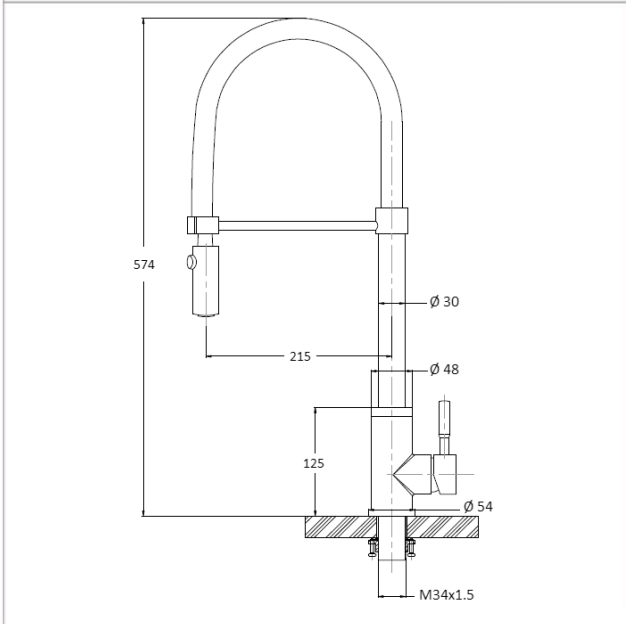

**Brand**

LOUIS

**Product Name**

SD806FSBA

**Description**

- Single level kitchen mixer with pull out spray

**Colour / Material**

304 Stainless Steel

**Specifications**

Water Usage : 3.8L/min