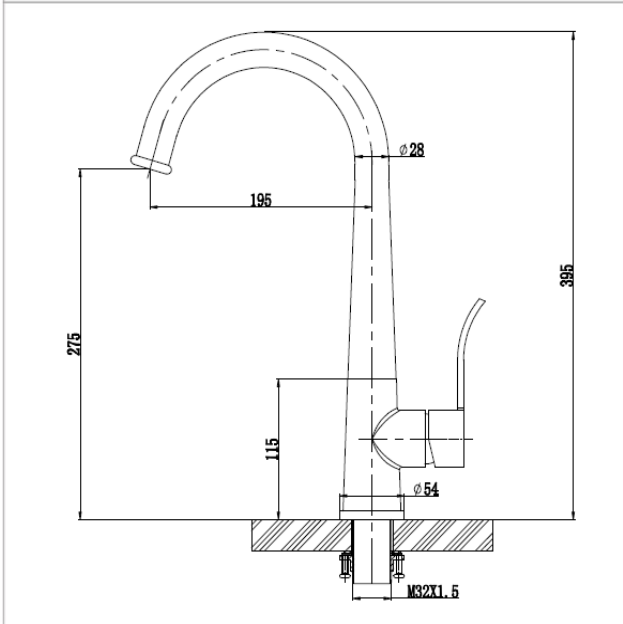

✓✓✓ Excellent

Brand

LOUIS

Product Name

SD800PC

Description

- Single level kitchen mixer
- 360° rotatable sink tap

Colour / Material

304 Stainless Steel

Specifications

Water Usage : 3.5L/min
Flow Stream : Bubble type