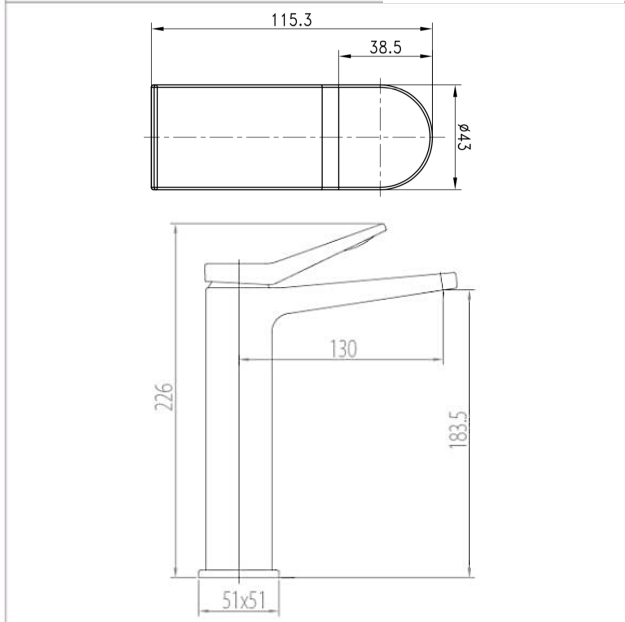

✔✔ Very Good

Brand

LOUIS

Product Name

LEBM39219BZG

Description

- Extended waterfall single level basin mixer
- Come with pop-up waste

Colour / Material

Brushed Zirconium Gold

Specifications

Spout length : 130 mm