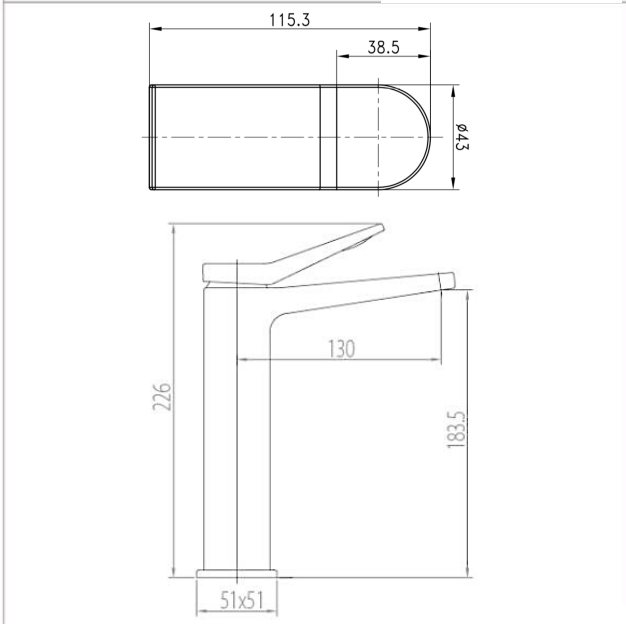

✔✔ Very Good

Brand

LOUIS

Product Name

LEBM39219BGM

Description

- Extended waterfall single level basin mixer
- Come with pop-up waste

Colour / Material

Brushed Gun Metal

Specifications

Spout length : 130 mm