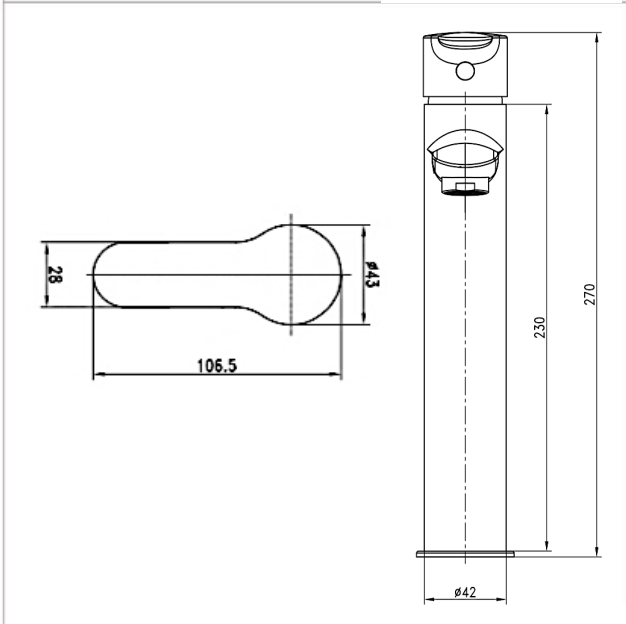

Brand

LOUIS

Product Name

LEBM34909BZG

Description

- Extended single level basin mixer
- Come with pop-up waste

Colour / Material

Brushed Zirconium Gold

Specifications

Spout length : 165 mm