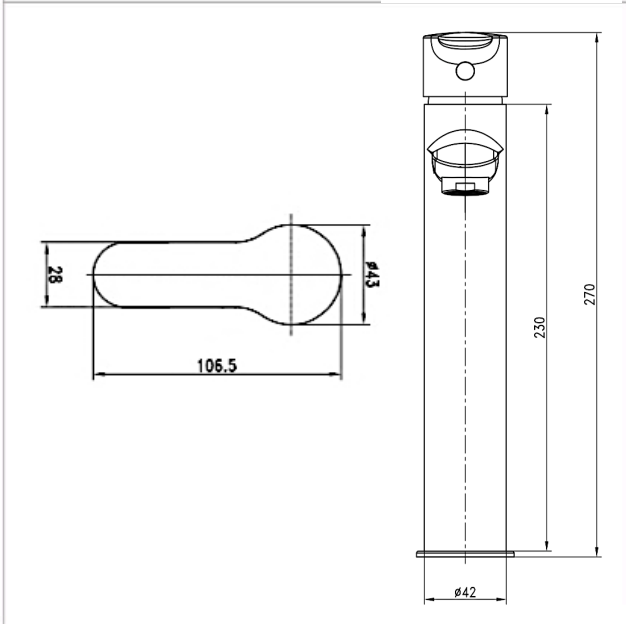

✓✓✓ Excellent

Brand

LOUIS

Product Name

LEBM34909BGM

Description

- Extended single level basin mixer
- Come with pop-up waste

Colour / Material

Brushed Gun Metal

Specifications

Spout length : 165 mm