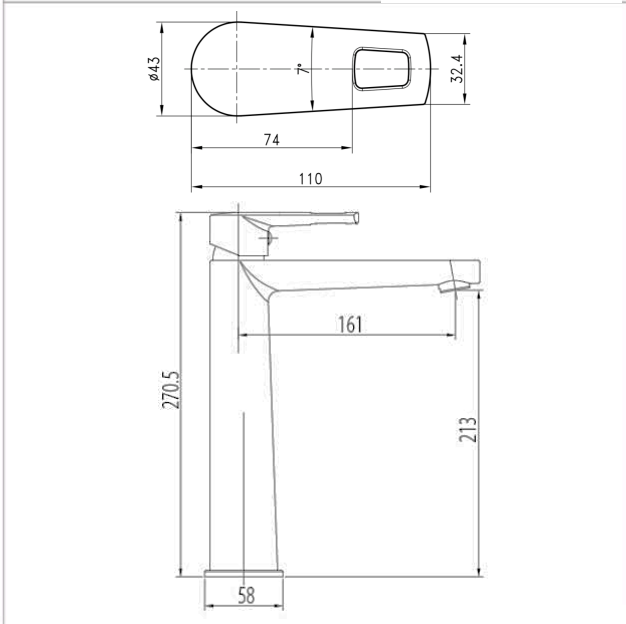

✓✓✓ Excellent

**Brand**

LOUIS

**Product Name**

LEBM32219BZG

**Description**

- Extended single level basin mixer
- Come with pop-up waste

**Colour / Material**

Brushed Zirconium Gold

**Specifications**

Spout length : 161 mm