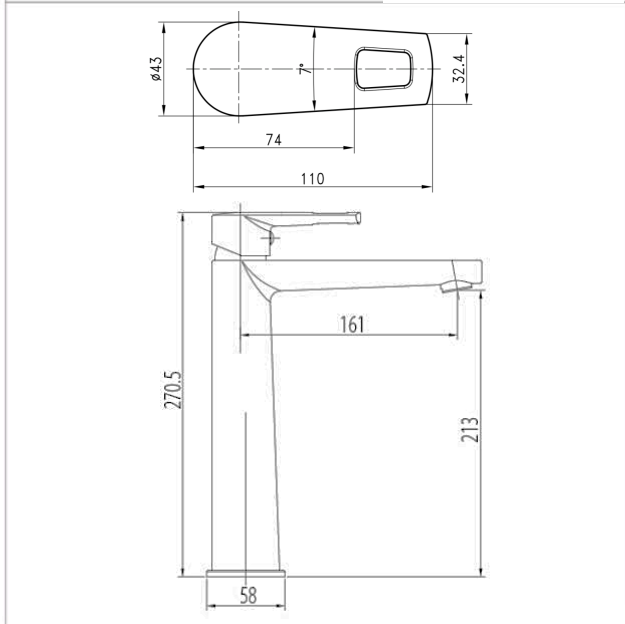

✓✓✓ Excellent

Brand

LOUIS

Product Name

LEBM32219BGM

Description

- Extended single level basin mixer
- Come with pop-up waste

Colour / Material

Brushed Gun Metal

Specifications

Spout length : 161 mm