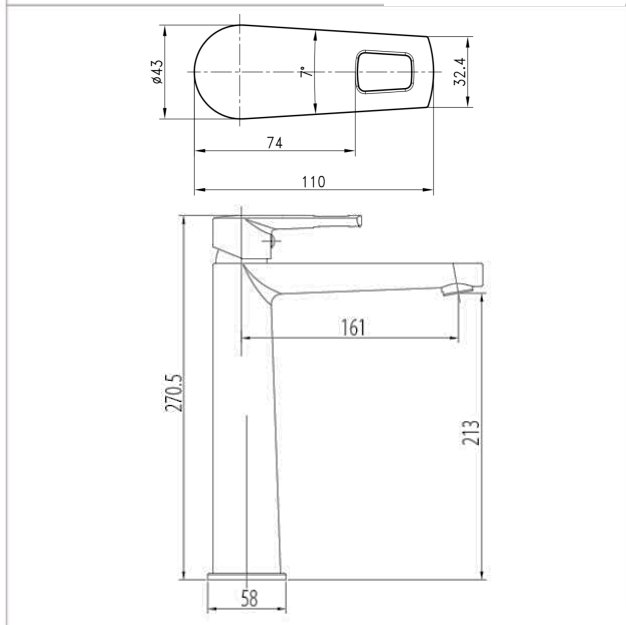

✓✓✓ Excellent

Brand

LOUIS

Product Name

LEBM32219

Description

- Extended single level basin mixer

Colour / Material

Chrome

Specifications

Spout length : 161 mm