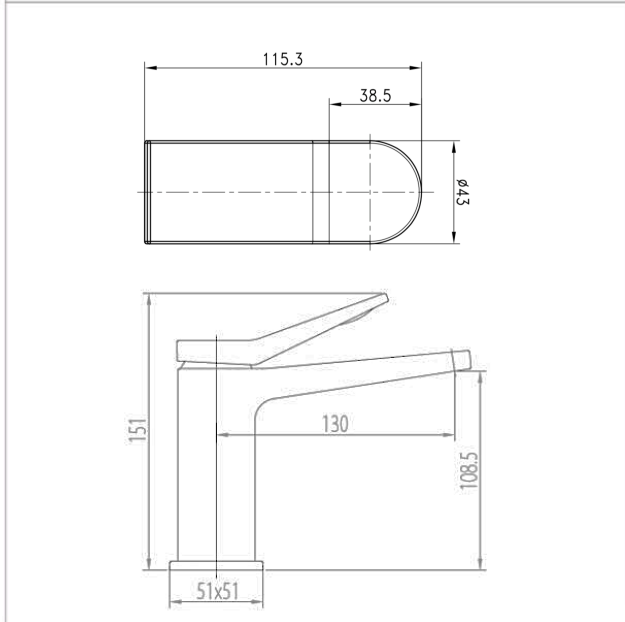

Brand

LOUIS

Product Name

LBM39219BZG

Description

- Waterfall single level basin mixer
- Come with pop-up waste

Colour / Material

Brushed Zirconium Gold

Specifications

Spout length : 130 mm