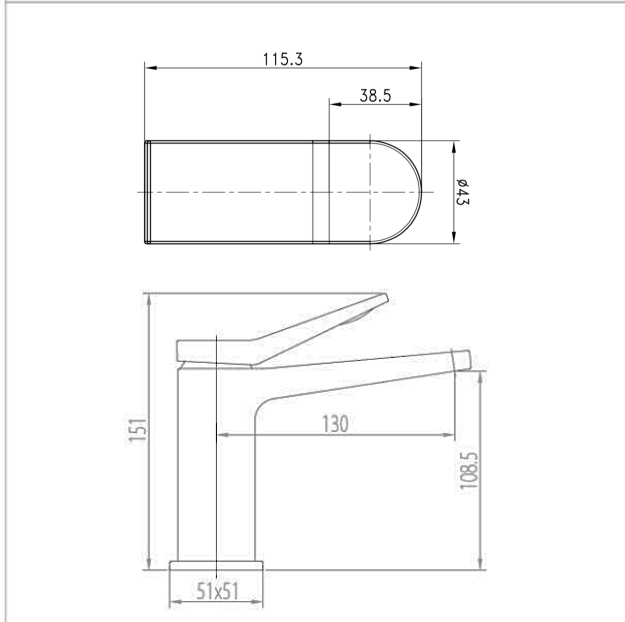

Brand

LOUIS

Product Name

LBM39219BGM

Description

- Waterfall single level basin mixer
- Come with pop-up waste

Colour / Material

Brushed Gun Metal

Specifications

Spout length : 130 mm