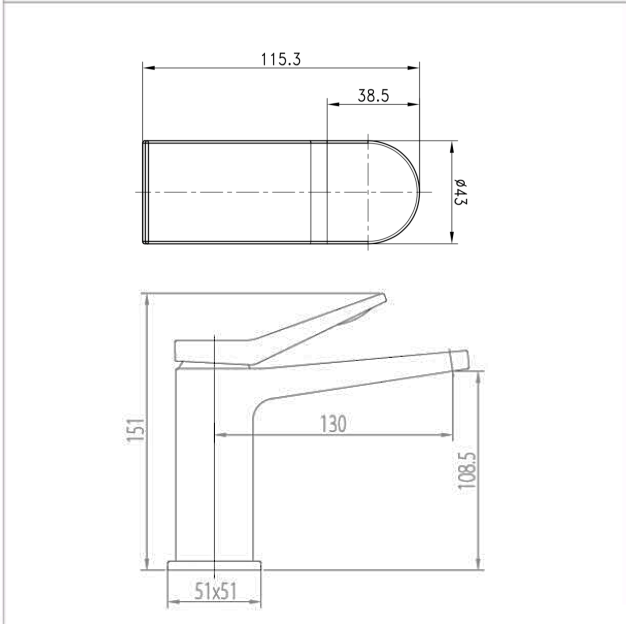

Brand

LOUIS

Product Name

LBM39219

Description

- Waterfall single level basin mixer

Colour / Material

Chrome

Specifications

Spout length : 130 mm