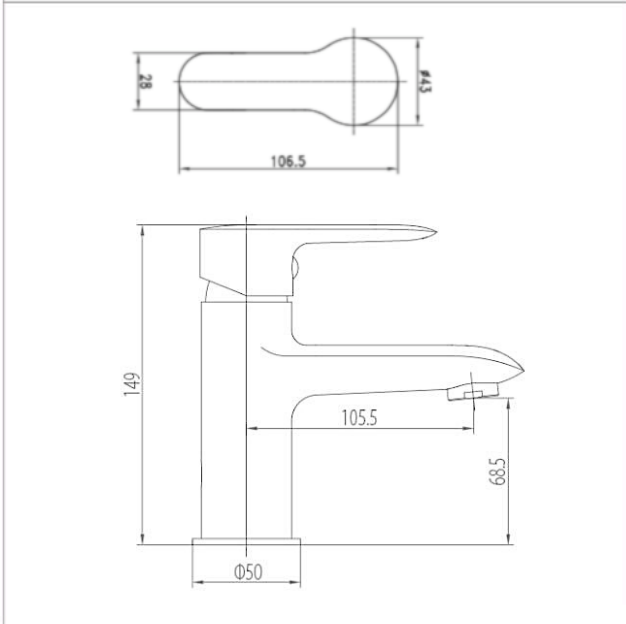

✓✓✓ Excellent

Brand

LOUIS

Product Name

LBM34909BZG

Description

- Single level basin mixer
- Come with pop-up waste

Colour / Material

Brushed Zirconium Gold

Specifications

Spout length : 106.5mm