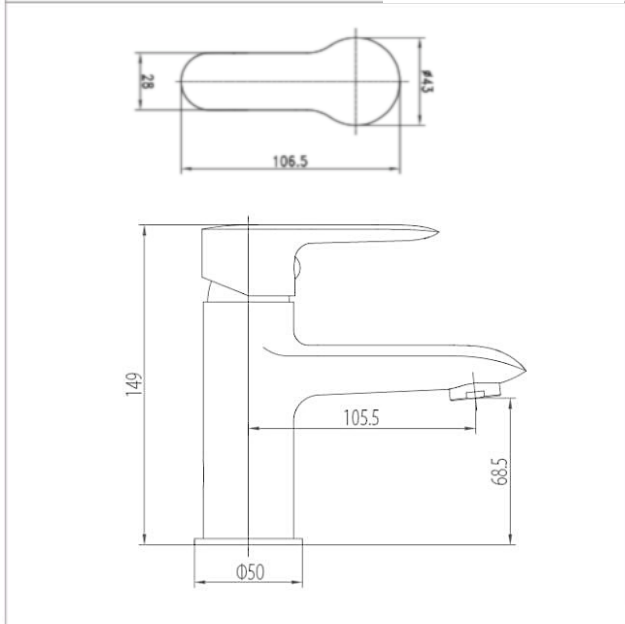

✓✓✓ Excellent

Brand

LOUIS

Product Name

LBM34909BGM

Description

- Single level basin mixer
- Come with pop-up waste

Colour / Material

Brushed Gun Metal

Specifications

Spout length : 106.5 mm