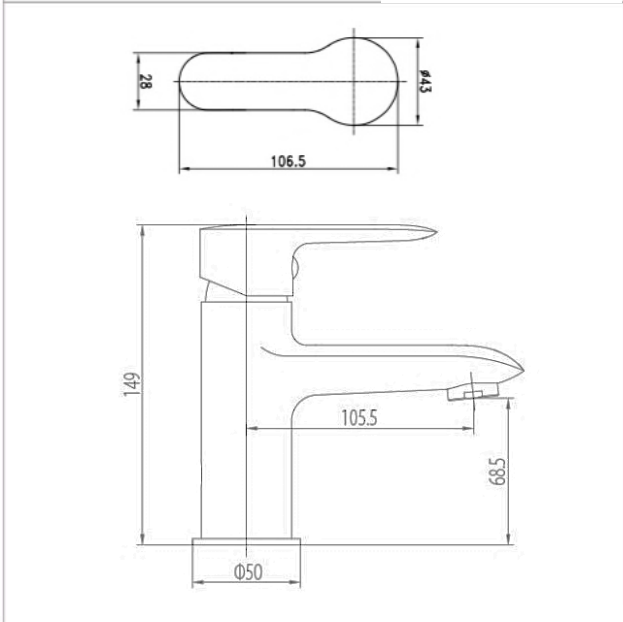

Brand

LOUIS

Product Name

LBM34909

Description

- Single level basin mixer

Colour / Material

Chrome

Specifications

Spout length : 106.5 mm