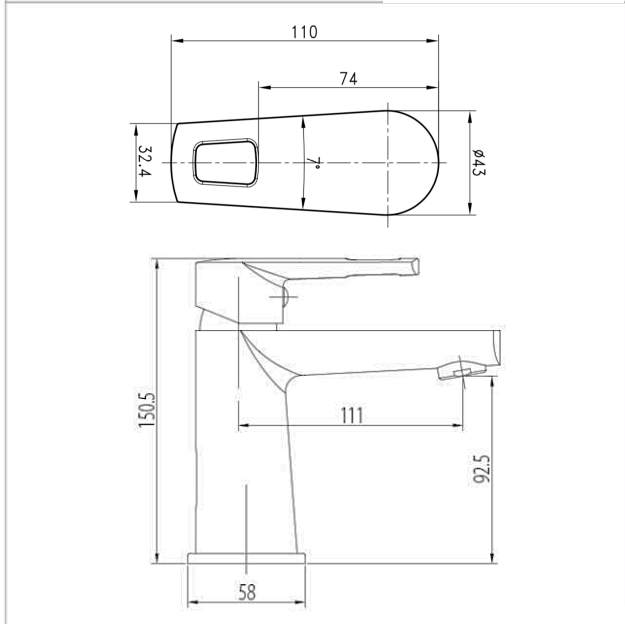

✓✓✓ Excellent

**Brand**

LOUIS

**Product Name**

LBM32219BGM

**Description**

- Single level basin mixer
- Come with pop-up waste

**Colour / Material**

Brushed Gun Metal

**Specifications**

Spout length : 111 mm