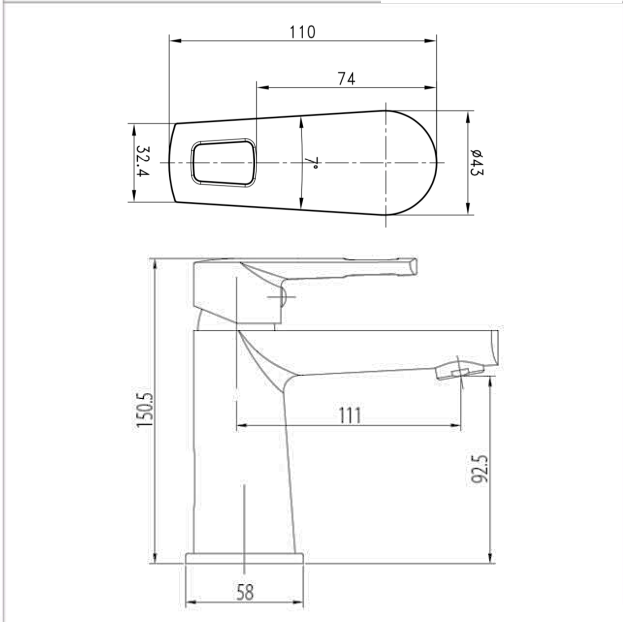

Brand

LOUIS

Product Name

LBM32219

Description

- Single level basin mixer

Colour / Material

Chrome

Specifications

Spout length : 111 mm