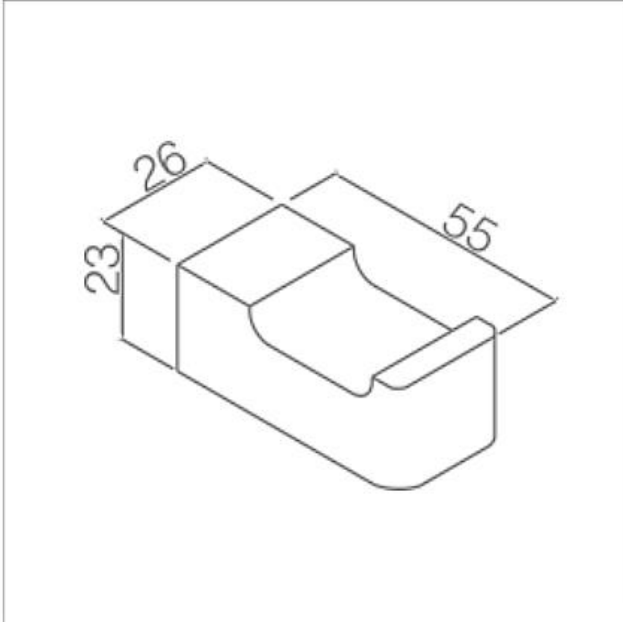

Brand

LOUIS

Product Name

KA-90712C-S

Description

- Single robe hook

Colour / Material

Chrome

Specifications

Size : 26W x 55D x 23H mm