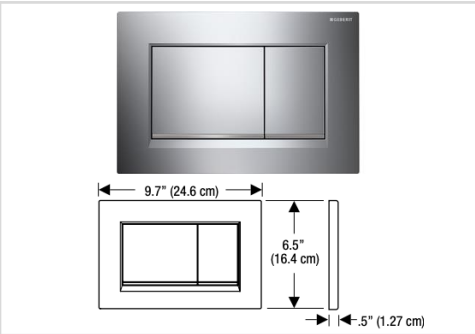

**Colour / Material**

**Specifications**

Water Usage	: 3.5 / 2.5L
Height	: 1080 mm
Thickness	: 120 mm

## Recommended Installation Height When Paired With TOTO Washlet Or Washer

\* 380mm flush pipe will be provided

Model Name: 115.883.JQ.1  
Sigma 30  
Material: Plastic (**Easy to clean**)  
Color: Matt Chrome