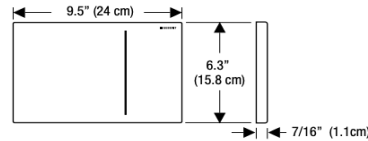

Model Name: 115.620.SI.1
Sigma 70
Material: Glass
Color: White Glass