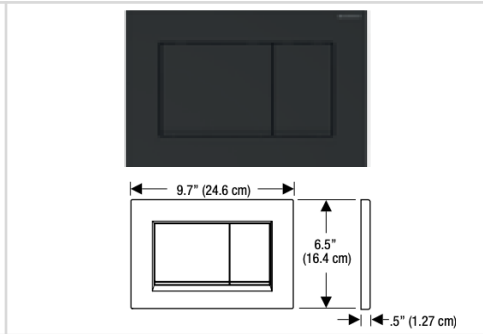

**Colour / Material**

**Specifications**

Water Usage	: 3.5 / 2.5L
Height	: 1080 mm
Thickness	: 120 mm

## Recommended Installation Height When Paired With TOTO Washlet Or Washer

\* 380mm flush pipe will be provided

Model Name: 115.883.JQ.1  
Sigma 30  
Material: Plastic (**Easy to clean**)  
Color: Matt Chrome