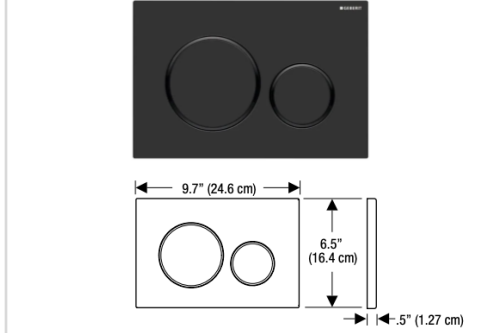

Model Name: 115.882.16.1
Sigma 20
Material: Plastic (**Easy to clean**)
Color: Matte Black