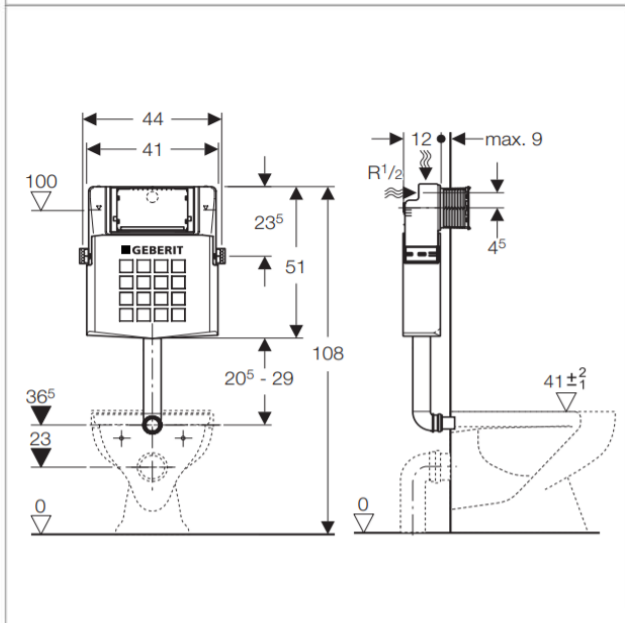

**Brand**

GEBERIT

**Product Name**

224.326.00.1

**Description**

- Geberit Sigma Naked Concealed Cistern
- Front Operated
- Recommend to have a 1/2 inch drainage pipe. This is to allow any leakage to be drained off and detected visually.

**Colour / Material**

**Specifications**

Water Usage	: 3.5 / 2.5L
Height	: 1080 mm
Thickness	: 120 mm

## Recommended Installation Height When Paired With TOTO Washlet Or Washer

\* 380mm flush pipe will be provided

Model Name: 115.883.JQ.1  
Sigma 30  
Material: Plastic (**Easy to clean**)  
Color: Matt Chrome