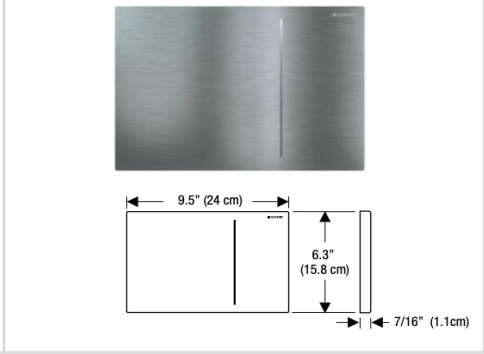

Model Name: 115.620.FW.1
Sigma 70
Material: Stainless Steel
Color: Stainless Steel Brushed