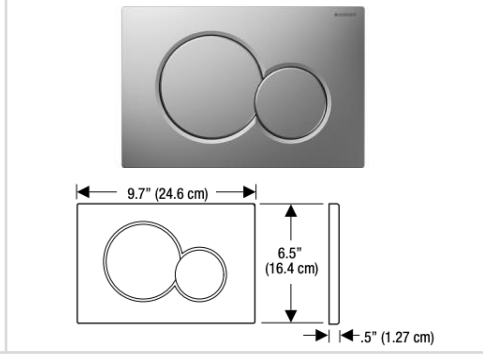

Model Name: 115.770.JQ.5
Sigma 01
Material: Plastic (**Easy to clean**)
Color: Matt Chrome-plated