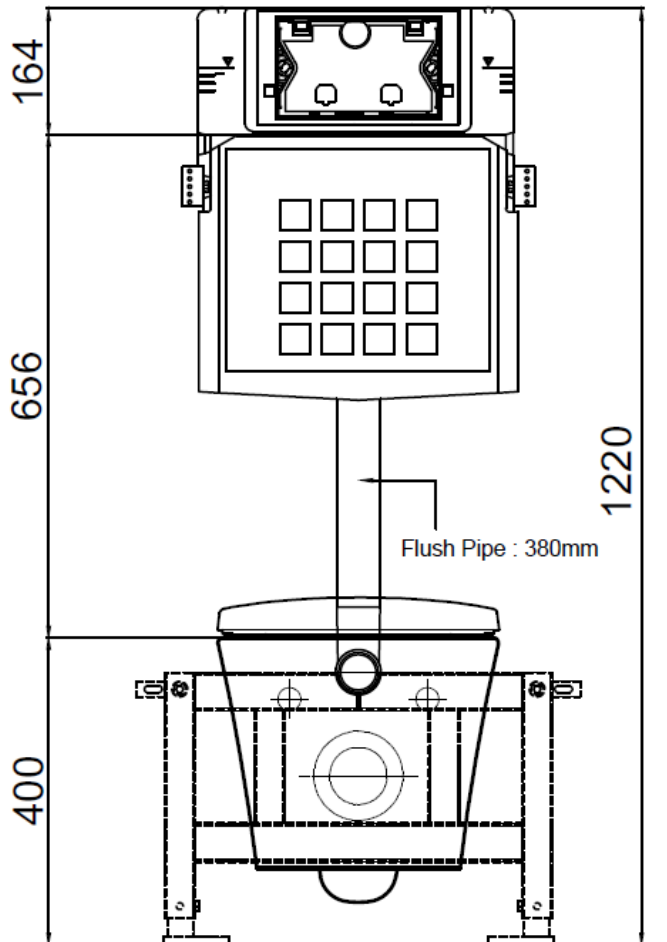

**Brand**

GEBERIT

**Product Name**

224.326.00.1

**Description**

- Geberit Sigma Naked Concealed Cistern
- Front Operated
- Recommend to have a 1/2 inch drainage pipe. This is to allow any leakage to be drained off and detected visually.

**Colour / Material**

**Specifications**

Water Usage	: 3.5 / 2.5L
Height	: 1080 mm
Thickness	: 120 mm

## Recommended Installation Height When Paired With TOTO Washlet Or Washer

\* 380mm flush pipe will be provided

Model Name: 115.883.JQ.1  
Sigma 30  
Material: Plastic (**Easy to clean**)  
Color: Matt Chrome