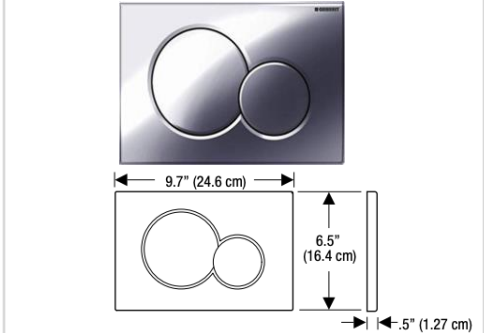

Model Name: 115.770.21.5
Sigma 01
Material: Plastic
Color: Bright Chrome