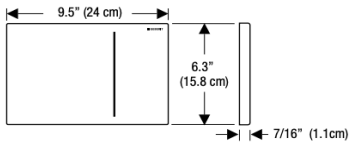

Model Name: 115.620.SJ.1
Sigma 70
Material: Glass
Color: Black Glass