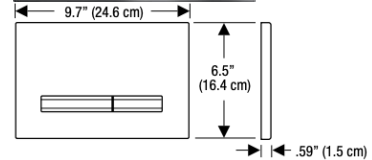

Model Name: 115.788.GH.2
Sigma 50
Material: Die-cast Zinc, Brass
Color: Brushed Chrome