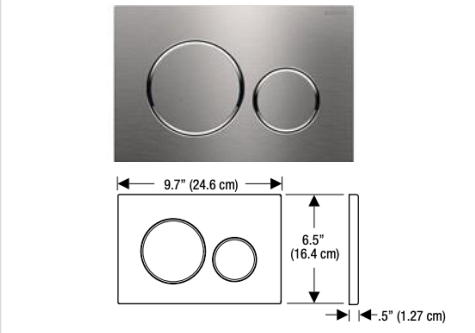

Model Name: 115.882.SN.1
Sigma 20
Material: Stainless Steel
(Easy to clean)
Color: Stainless Steel Brushed