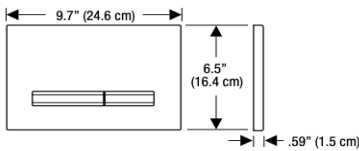

Model Name: 115.788.SD.2
Sigma 50
Material: Die-cast Zinc, Glass
Color: Smoked Glass Reflective