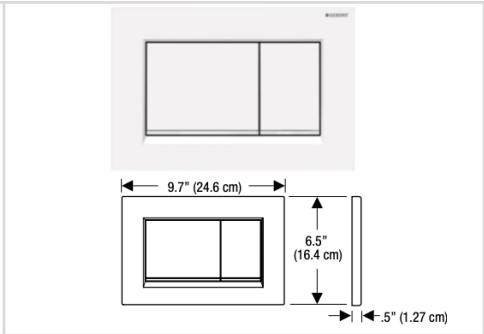

**Colour / Material**

**Specifications**

Water Usage	: 3.5 / 2.5L
Height	: 1080 mm
Thickness	: 120 mm

## Recommended Installation Height When Paired With TOTO Washlet Or Washer

\* 380mm flush pipe will be provided

Model Name: 115.883.JQ.1  
Sigma 30  
Material: Plastic (**Easy to clean**)  
Color: Matt Chrome