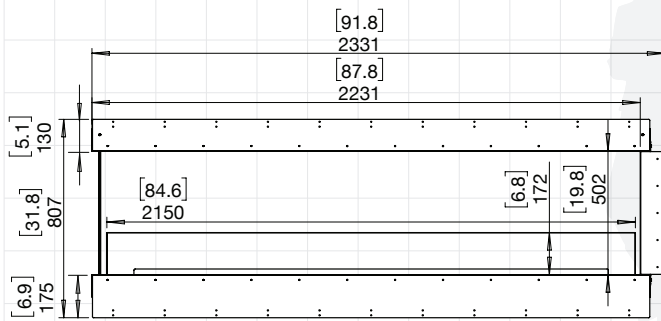

Flex 86

ESF.1.FX.86PN

Weight	102.5kg [225.5lbs] (incl. burner/s, glass charcoal, glass)
Burner	XL900 x 2
Volume Capacity	9 Litres [2.4 Gallons] x 2
Heats on Average	Over 120 square metres [1290 square feet]
Burn Time	8 - 13 hours (approx)
Minimum Room Size	220 cubic metres [7768 cubic feet] per fireplace
Minimum Wall Length	2,395mm [94in]

ESF.1.FX.86PN.BX2

Weight	108.7kg [239.1lbs] (incl. burner/s, glass charcoal, glass)
Burner	XL900 x 1
Volume Capacity	9 Litres [2.4 Gallons]
Heats on Average	Over 60 square metres [645 square feet]
Burn Time	8 - 13 hours (approx)
Minimum Room Size	110 cubic metres [3884 cubic feet] per fireplace
Minimum Wall Length	2,395mm [94in]

ESF.2.FX.86PN.BXL ESF.2.FX.86PN.BXR

Weight	124.1kg [273lbs] (incl. burner/s, glass charcoal, glass)
Burner	XL1200 x 1
Volume Capacity	10 Litres [2.6 Gallons] x 1
Heats on Average	Over 65 square metres [700 square feet]
Burn Time	9 - 14 hours (approx)
Minimum Room Size	115 cubic metres [4061 cubic feet] per fireplace
Minimum Wall Length	2,395mm [94in]

Physical model dimensions should be verified against cut out dimensions BEFORE installation begins to confirm tolerances align.

These values are indicative only and may vary depending on the model purchased, installation, and the seasonal resource used to manufacture e-NRG.

→
All models can be rotated

86PN (FLAME ONLY)