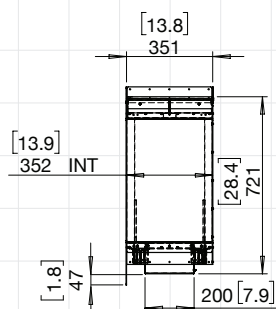

SIDE VIEW

FOR MORE INFORMATION PLEASE REFERENCE THE CLEARANCE & INSTALLATION MANUAL