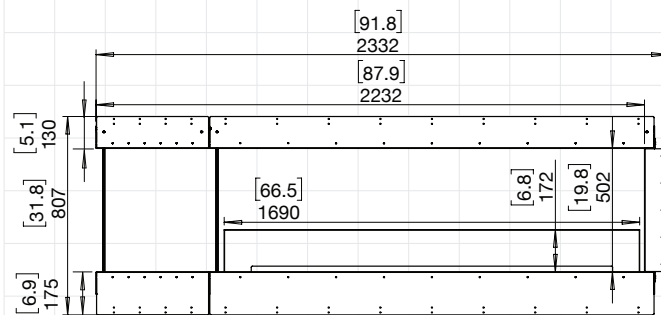

86PN.BXL (LEFT DECORATIVE BOX AS ILLUSTRATED)
86PN.BXR (RIGHT DECORATIVE BOX)