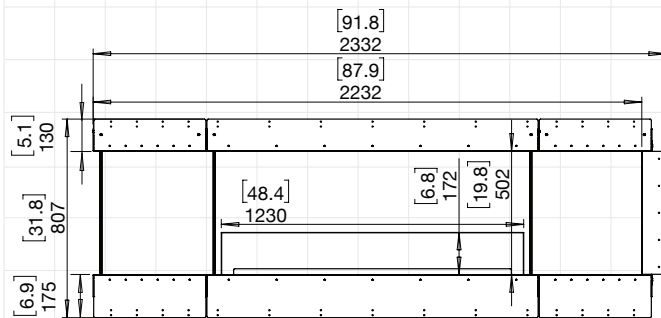

86PN.BX2 (LEFT & RIGHT DECORATIVE BOXES)