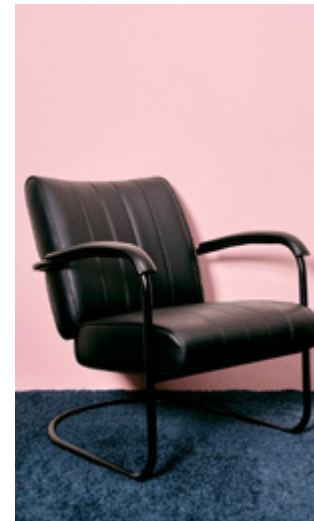

● Black

CO-28 Full Black

DIMENSIONS:

H. Back: 85 cm / H. Seat: 48 cm

W: 48 cm

COLORS:

● Black

BelAir