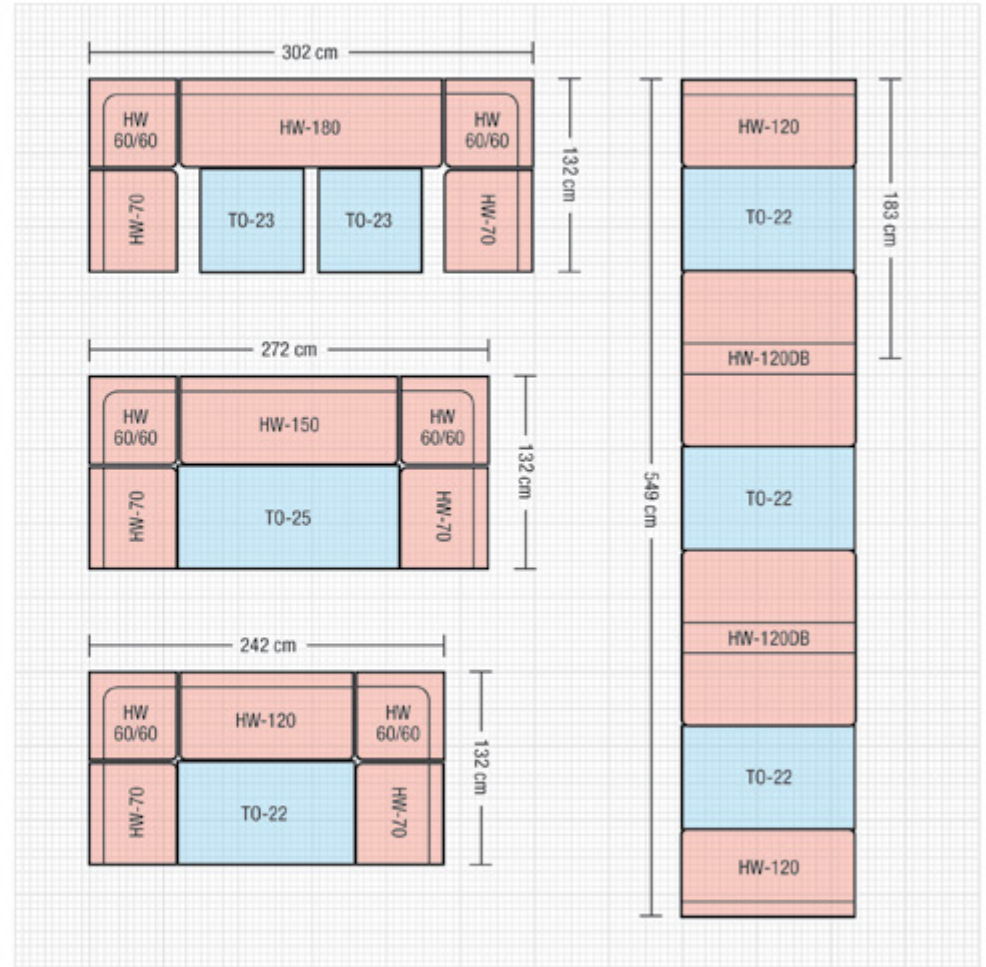

COMBINATIONS