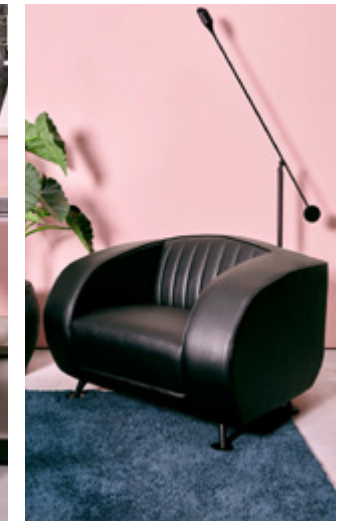

● Black

CO-28 Full Black

DIMENSIONS:

H. Back: 85 cm / H. Seat: 48 cm

W: 48 cm

COLORS:

● Black

BelAir

SOFAS

SF-01

DIMENSIONS:

H. Back: 74 cm / H. Seat: 47 cm
W: 100 cm / D: 89 cm

COLORS:

- Ruby
- Blue
- Red
- Turquoise
- Dusty Rose
- Black
- Yellow

SF-02CB

DIMENSIONS: