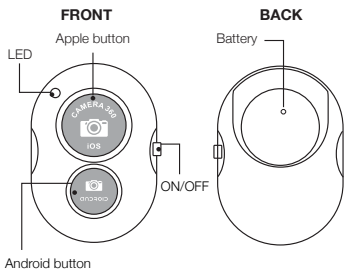

juice® social

Wireless Remote

Go hands-free with the Juice® Social wireless remote. Simply pair with your Apple or Android device and shoot photos & videos from up to 10 metres away, all with a single click!

Contents

- Juice@Social Wireless Remote
- User manual
- Carry strap

Overview

Specifications

- Size: H4.8 x W3 x D1cm
- 10m operating distance
- BT version 3.0
- Weight: 8g
- Transmit frequency 2.4GHz-2.4835GHz
- Battery life around 6 months with use at 10x a day