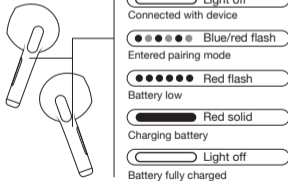

Light off
Connected with device

●●●●● Blue/red flash
Entered pairing mode

●●●●● Red flash
Battery low

■■■■■ Red solid
Charging battery

Light off
Battery fully charged

Precautions

1. Please do not put the earbuds under heavy pressure, or expose them to heat or wet conditions.
2. Keep away from WiFi routers or others high frequency transmitting equipment to prevent interruption of signals receiving.
3. Please use the earbuds within 10 metres of your device.
4. Keep the device away from heat sources, direct sunlight, humidity and exposure to water. Do not operate the device if it has been exposed to water, moisture or any other liquids to prevent against electric shock explosion and/or injury to yourself and damage to the device. Do not use the device if it has been dropped or damaged in any way. Do not puncture or harm the exterior surface of the product in any way.