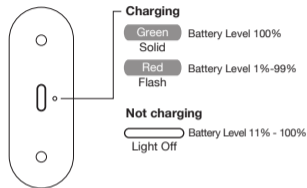

LED indicators

Charging case

Charging

Green Solid Battery Level 100%

Red Flash Battery Level 1%-99%

Not charging

Light Off Battery Level 11% - 100%

Earbuds