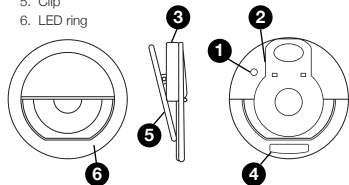

juice® social

Light Up Selfie Ring

Make every post pop with the Juice 3-level Light up Selfie Ring. Simply clip the light onto your phone and set your desired brightness. The Juice Light up Selfie Ring is ideal for both casual & dedicated social media users, whether it's for vlogging or a humble selfie.

Contents

- Juice@Social Light Up Selfie Ring
- User Manual
- Micro USB charge cable

Overview

1. Power/dimmer button
2. Charging indicator light
3. Micro USB charging port
4. Anti-slip pad
5. Clip
6. LED ring

Specifications

- Size: 8,5 x 2,7cm
- Rechargeable (Battery life: 45 mins)
- Output: 7.2W
- LED Quantity: 36
- 3 Brightness Levels
- Charging indicator light
- Colour temperature: 5600K
- Weight: 42g
- Lithium battery: 150mAh - 3.7V

How To Charge

1) Connect the Micro USB cable to the charging port (3)
2) Ensure your charging cable is connected to a power source
3) When charging, the indicator light will shine red, when the selfie ring is fully charged, the red light will turn off automatically.