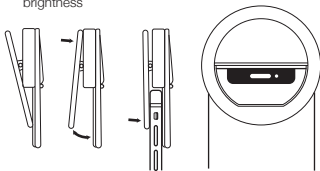

How To Use

1) Squeeze the clip and fasten the selfie ring onto the top of your phone (as below)
2) Press the power/dimmer button to set desired brightness